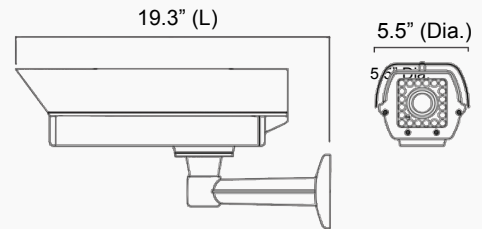

Weather Resistant Long Range License Plate Capture Bullet Camera

CLPR67H 5-50mm F1.4 auto iris varifocal lens, black housing
IR-corrected lens with internal adjustments for zoom & focus

Note: Because of the special nature of this camera, during the day the scene will be monochrome. All license plates will be highlighted.

Features

- High-contrast imaging performance that delivers sharp, clear license-plate captures
- 8 pieces super high powered IR LEDs work perfectly even in total darkness to deliver clear license plate images
- 5-50mm varifocal IR-corrected lens optimizes day/night performance, even in very low light conditions and captures a wide field
- Captures license plates at up to 110 mph
- Weather resistant operation
- IP66 compliant
- 5 year warranty

Specifications

Image Sensor	1/3" 960H CCD
Resolution.....	700 TV lines
Minimum Illumination.....	0 lux (with IR LEDs on)
Effective Pixels	1020 (H) x 508 (V)
Type.....	Monochrome
Number of IR LEDs	8 pieces super high powered LEDs
IR Range	16.3 - 98.3 ft. (depending on scene reflection)
IR LED Wavelength	850nm
TV System.....	NTSC
Viewing Angle	Horizontal: 35° (wide) - 8° (tele) Vertical: 38° (wide) - 10° (tele)
S/N Ratio	More than 52db
Video Output.....	1.0Vp-p / 75 ohms
Scanning System.....	2:1 interlaced
Power Supply	12VDC (power supply included)
Power Consumption	1500mA (with inner heater and fan)
Operating Temperature.....	- 22° F – 140° F
Housing	Compact die cast aluminum sunshield
Dimensions.....	5.5" (Dia.) x 19.3" (L)
Weight	5.5 lbs.