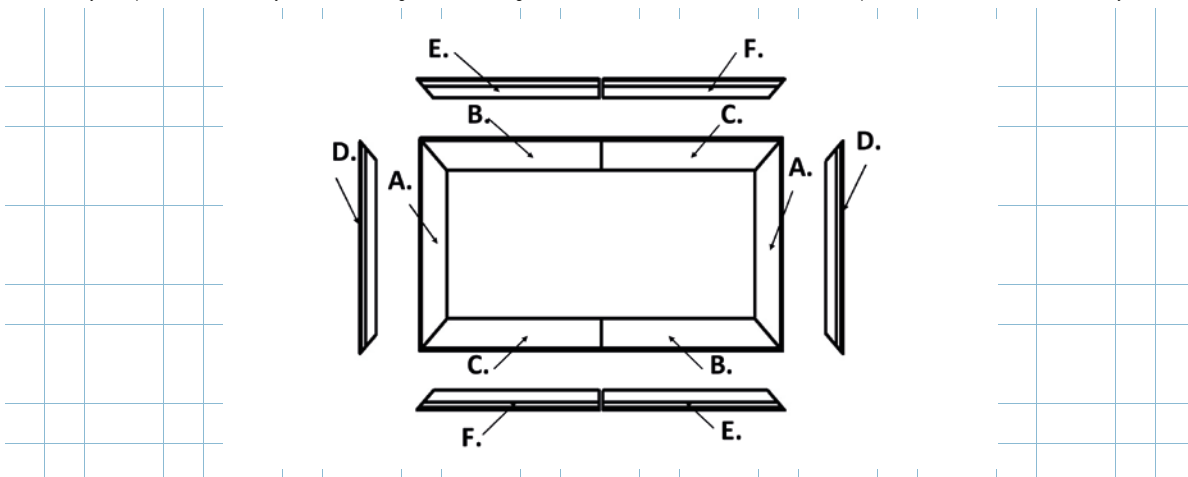

Aeon Frame Dimensions Table (Spring Type)

Model Number	Nominal Diagonal	Part A (inch)	Part B and C (inch)	Part D (inch)	Part E and F (inch)	Part A (mm)	Part B and C (mm)	Part D (mm)	Part E and F (mm)
AR100DHD3	100"(16:9)	49.3±0.02	43.7±0.02	49.4±0.02	43.8±0.02	1253±0.5	1111±0.5	1255±0.5	1112±0.5
AR110DHD3	110"(16:9)	54.3±0.02	48.1±0.02	54.3±0.02	48.1±0.02	1378±0.5	1221±0.5	1380±0.5	1222±0.5
AR120DHD3	120"(16:9)	59.1±0.02	52.4±0.02	59.2±0.02	52.5±0.02	1502±0.5	1332±0.5	1504±0.5	1333±0.5
AR135DHD3	135"(16:9)	66.5±0.02	59±0.02	66.6±0.02	59.0±0.02	1689±0.5	1498±0.5	1691±0.5	1499±0.5
AR150DHD3	150"(16:9)	73.9±0.02	65.4±0.02	73.9±0.02	65.5±0.02	1876±0.5	1662±0.5	1878±0.5	1663±0.5

The listed measurements are for general reference only. Please contact Elite Screens to verify product design and dimensions before attempting to integrate its products with any structural or furniture modification. Although a manufacturer may offer product advice, it may be taken or disregarded at the integrator's discretion. Elite Screens will not be held responsible or be otherwise liable for faulty installations.