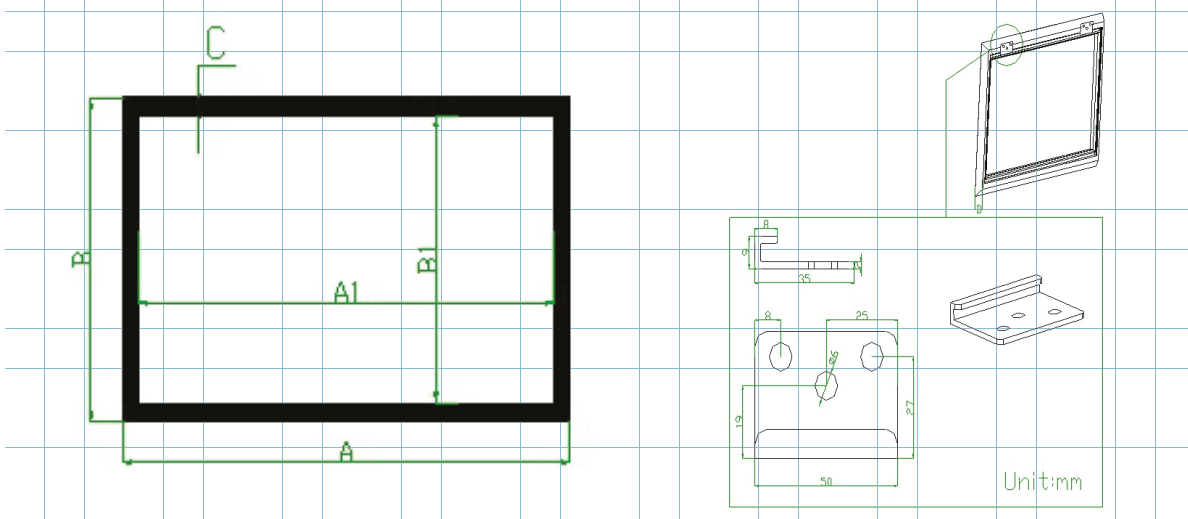

Unit: inch

The listed measurements are for general reference only. Please contact Elite Screens to verify product design and dimensions before attempting to integrate its products with any structural or furniture modification. Although a manufacturer may offer product advice, it may be taken or disregarded at the integrator's discretion. Elite Screens will not be held responsible or be otherwise liable for faulty installations.