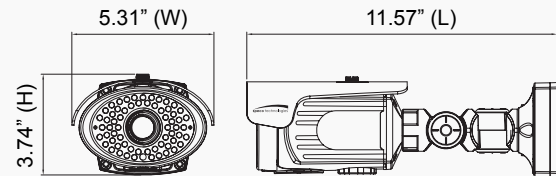

1000 TVL Day/Night Weather Resistant Color Bullet Camera / 63 IR LEDs

VL7038K 2.8-12mm auto iris varifocal lens, dark grey housing

Features

- 1/3" 1.3MP Sony Sensor
- 1000 TV lines of resolution
- True Day/Night compatibility
- Multi-mount is a unique mount allowing installers to manipulate the camera to almost every angle with simplicity
- Zero noise and no ghosting effect with digital noise reduction (DNR)
- External control rings for easy focus & distance adjustment
- Highest resolution: vivid, sharp picture in complete darkness
- 5 year warranty

Specifications

Image Sensor	1/3" 1.3MP Sony Sensor
Resolution	1000 TV lines
Minimum Illumination	0 lux (IR LED on)
Effective Pixels	1305 (H) x 1049 (V)
Total Pixels	1312 (H) x 1069 (V)
Number of IR LEDs	63
IR Range	164 ft. (depending on scene reflection)
IR LED Wavelength	850nm
White Balance	ATW / AWB / AWC-Set / Manual
S/N Ratio	More than 50dB (AGC off, weight on)
Backlight Compensation	HLC / BLC / Off / WDR
Electronic Shutter Speed	Auto / Manual / Flicker
OSD	Available
DNR	On / Off (level adjustable)
DWDR	On / Off
Sharpness	0-10' (level adjustable)
Privacy	On / Off (16 zones)
Scanning System	Progressive scan
Brightness	0-20 (level adjustable)

Synchronization	Internal
Day/Night	Color / BW / Auto / EXT
Motion Detection	On / Off (4 zones)
Sense-Up	Off / Auto
Mirror	On / Off
Digital Zoom	On (1x - 8x) / Off
Power Consumption	12VDC, 200mA (CDS off) 700mA (CDS on) 24VAC, 150mA (CDS off) 450mA (CDS on)
Power Supply	12VDC / 24VAC dual voltage operation (power supply not included)
Operating Temperature/ Humidity	- 4°F – 140°F / RH 95% max.
Storage Temperature/ Humidity	- 4°F – 140°F / RH 95% max.
Dimensions	5.31" (W) x 3.74" (H) x 11.57" (L)
Weight	4 lbs.