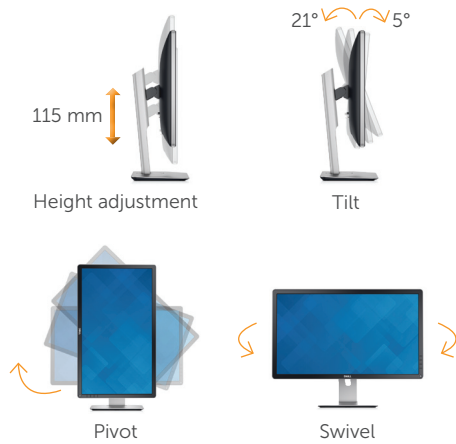

- Enjoy brilliant screen clarity on a 23.8 screen with premium QHD resolution (2560 x 1440).
- See more content with 1.77 times more details than Full HD.
- View vivid, vibrant colors with 99% sRGB color coverage.
- Work with consistent color across a wide 178°/178° viewing angle.

For more information visit
www.dell.com/monitors

Thank you
for making
Dell Monitors

#1
worldwide*

Easily adjust the panel to your preferred viewing position to work the way you like.

Connectivity

- A AC power connector
- B DisplayPort
- C HDMI port
- D VGA
- E USB upstream
- F USB downstream
- G Stand lock
- H Sound bar mounting slots

Dell 24 Monitor | P2416D

Display	
Model number	P2416D
Viewable image size (diagonal)	60.33 cm (23.75 inches)
Active display area	
Horizontal	526.85 ± 1.15 mm (20.74 ± 0.05 inches)
Vertical	296.35 ± 0.65 mm (11.67 ± 0.03 inches)
Maximum resolution	QHD 2560 x 1440 at 60 Hz
Aspect ratio	16:9
Pixel pitch	0.205 mm x 0.205 mm
Brightness (typical)	300 cd/m ²
Color gamut (typical)	99% sRGB
Color depth	16.78 million colors
Contrast ratio (typical)	1000:1
Dynamic contrast ratio (max)	2 million:1
Viewing angle (typical) (vertical/horizontal)	178° / 178°
Response time (typical)	Fast mode: 6 ms gray-to-gray (typical) Normal mode: 8 ms gray-to-gray (typical)
Panel technology	In-plane switching, anti-glare
Backlight	LED
Speakers (optional)	Dell Speaker Bar AC511

Connectivity	
Connectors	1 x DisplayPort 1.2 ³ , 1 x HDMI 1.4, 1 x VGA, 4 x USB 2.0

Design features	
Stand	Height-adjustable stand, tilt (typical: 5° forward or 21° backward), pivot, swivel and built in cable-management
VESA mounting support (wall mount kit sold separately)	Dell Quick Release feature (100 mm x 100 mm)
Security	Security lock slot (security lock not included)