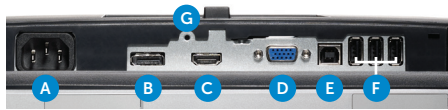

For more information visit
www.dell.com/monitors

Thank you
for making
Dell Monitors

#1
worldwide*

Easily adjust the panel to your preferred viewing position to work the way you like.

Connectivity

- A AC power connector
- B DisplayPort
- C HDMI port
- D VGA
- E USB upstream
- F USB downstream
- G Stand lock
- H Sound bar mounting slots

Connectivity	
Connectors	1 x DisplayPort 1.2 ³ , 1 x HDMI 1.4, 1 x VGA, 4 x USB 2.0

Design features	
Stand	Height-adjustable stand, tilt (typical: 5° forward or 21° backward), pivot, swivel and built in cable-management
VESA mounting support (wall mount kit sold separately)	Dell Quick Release feature (100 mm x 100 mm)
Security	Security lock slot (security lock not included)