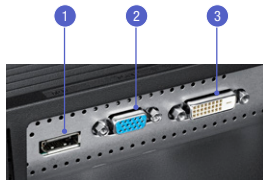

CONNECTIVITY

1. DisplayPort In
2. VGA In
3. DVI In

Learn more samsung.com/business or www.samsung.com/b2bmonitors
Product support 1-800-SAMSUNG 1-866-SAM4BIZ
Follow us [youtube.com/samsungbizusa](https://www.youtube.com/samsungbizusa) @SamsungBizUSA

Samsung Electronics has been named 2015 ENERGY STAR Partner of the Year in the product manufacturing category by the U.S. Environmental Protection Agency (EPA).