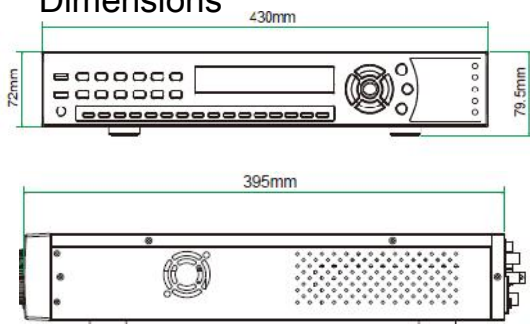

Dimensions

*for DVR with 1 or 2 HDD(s), use 12VDC 6A power adaptor; for DVR with 3 or 4 HDD(s), use 12VDC 8A power adaptor without notice

• Models vary in different countries. Please visit EverFocus regional websites for detailed ordering