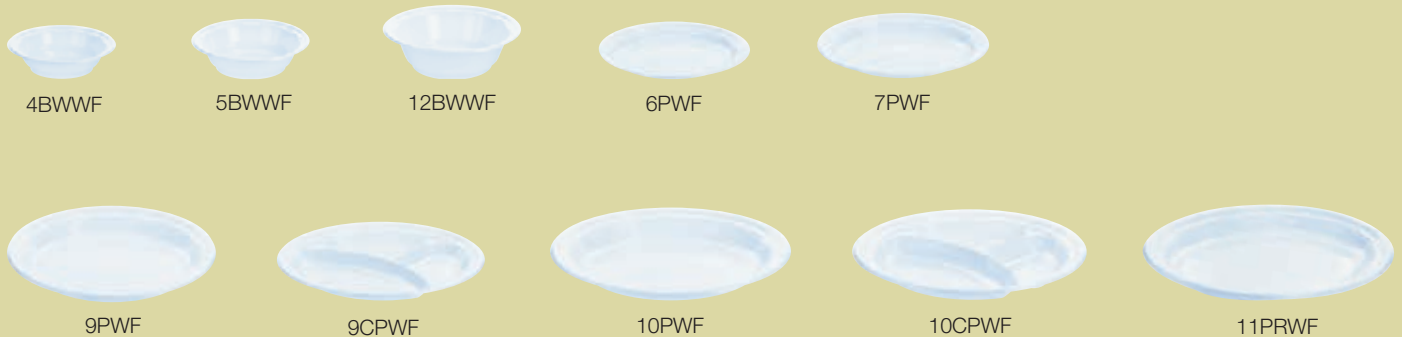

Impact Plastic Dinnerware

Add elegance to any meal with Dart Famous Service impact plastic dinnerware. The glossy, china-like finish and rigid construction enhance food presentation. The non-absorbent, cut-resistant surface keeps sauces from soaking through. Decorative, yet functional, the rim design offers a sophisticated accent while providing for easy product separation. Famous Service also nests more closely than foam or conventional dinnerware, saving you money by reducing storage requirements.

FAMOUS SERVICE

Stock Number	Description	Packing Bag	Case	Case Cube	Case Wt.
White					
4BWWF	3 1/2-4 oz. Bowl	125	1000	0.6	9.6
5BWWF	5-6 oz. Bowl	125	1000	0.7	10.7
12BWWF	10-12 oz. Bowl	125	1000	1.2	16.6
6PWF	6" Plate	125	1000	1.0	14.9
7PWF	7" Plate	125	1000	1.2	18.1
9PWF	9" Plate	125	500	1.0	17.1
9CPWF	9" Compartmented Plate	125	500	1.0	17.6
10PWF	10 1/4" Plate	125	500	1.3	23.8
10CPWF	10 1/4" Compartmented Plate	125	500	1.3	23.9
11PRWF	11" Platter	125	500	1.3	23.1

Stock Number Legend:

Numbers denote size.

Letters denote a specific style.

Description:

- P** Plate
- CP** Compartmented Plate
- BW** Bowl
- PR** Platter
- CD** Casserole Dish
- CR** Cover

Color:

- W** White
- H** Honey
- B** Black
- CL** Clear
- T** Translucent

Style:

- Q** Quiet Classic
- C** Concorde
- F** Famous Service

Dome Covers for Dinnerware

Dart dome covers are the ideal complement to our dinnerware lines. A secure seal protects and preserves the freshness of your food while allowing for maximum visual appeal. They're perfect for merchandising pre-packaged salads, sandwiches, and desserts or keeping an entire meal under cover for carryout applications.