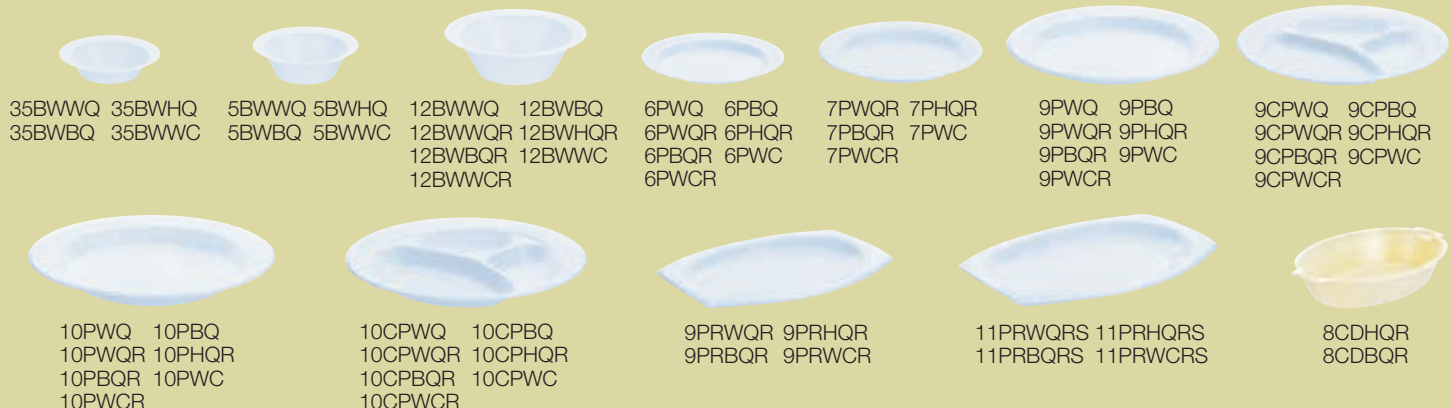

Laminated

Stock Number			Stock Number			Description	Packing Bag	Case	Case Cube	Case Wt.	Case Cube	Case Wt.
White	Standard Cube Honey	Black	White	Reduced Cube Honey	Black							
35BWWQ	35BWHQ	35BWBQ	—	—	—	3 1/2-4 oz. Bowl	125	1000	2.0/ —	4.7/ —	2.0/ —	4.6/ —
5BWWQ	5BWHQ	5BWBQ	—	—	—	5-6 oz. Bowl	125	1000	2.3/ —	4.8/ —	2.3/ —	5.0/ —
12BWWQ	—	12BWBQ	12BWWQR	12BWHQR	12BWBQR	10-12 oz. Bowl	125	1000	4.0/3.7	9.0/8.9	4.0/3.7	9.6/8.9
6PWQ	—	6PBQ	6PWQR	6PHQR	6PBQR	6" Plate	125	1000	2.9/2.6	7.7/7.6	2.9/2.6	7.7/7.6
—	—	—	7PWQR	7PHQR	7PBQR	7" Plate	125	1000	—/3.5	—/9.4	—/3.5	—/9.4
9PWQ	—	9PBQ	9PWQR	9PHQR	9PBQR	9" Plate	125	500	3.5/3.2	9.4/9.4	3.5/3.2	9.7/9.4
9CPWQ	—	9CPBQ	9CPWQR	9CPHQR	9CPBQR	9" Compartmented Plate	125	500	3.5/3.2	9.7/9.6	3.5/3.2	9.7/9.6
10PWQ	—	10PBQ	10PWQR	10PHQR	10PBQR	10 1/4" Plate	125	500	4.6/4.3	12.3/12.2	4.6/4.3	12.6/12.2
10CPWQ	—	10CPBQ	10CPWQR	10CPHQR	10CPBQR	10 1/4" Compartmented Plate	125	500	5.0/4.7	12.7/12.6	5.0/4.7	12.7/12.6
—	—	—	9PRWQR	9PRHQR	9PRBQR	9" Platter	125	500	—/2.6	—/7.6	—/2.6	—/7.6
—	—	—	11PRWQRS	11PRHQRS	11PRBQRS	11" Platter	125	500	—/3.2	—/10.2	—/3.2	—/10.2
—	—	—	—	8CDHQR	8CDBQR	8 oz. Casserole Dish	125	1000	—/3.9	—/11.1	—/3.9	—/11.1

SC = Item is available in standard cube version.

RC = Item is available in reduced cube version (with R stock number) in certain Dart plant-served areas.

Non-Laminated

Stock Number		Description	Packing Bag	Case	Case Cube	Case Wt.
Standard Cube White	Reduced Cube White					
35BWWC	—	3 1/2-4 oz. Bowl	125	1000	2.0/ —	3.6/ —
5BWWC	—	5-6 oz. Bowl	125	1000	2.3/ —	4.4/ —
12BWWC	12BWWCR	10-12 oz. Bowl	125	1000	4.0/3.5	7.7/7.3
6PWC	6PWCR	6" Plate	125	1000	2.9/2.2	6.2/5.5
—	7PWCR	7" Plate	125	1000	—/3.0	—/8.3
9PWC	9PWCR	9" Plate	125	500	3.5/3.2	7.7/6.8
9CPWC	9CPWCR	9" Compartmented Plate	125	500	3.5/3.2	7.7/7.4
10PWC	10PWCR	10 1/4" Plate	125	500	4.6/3.8	11.8/10.7
10CPWC	10CPWCR	10 1/4" Compartmented Plate	125	500	5.0/4.2	11.9/10.8
—	9PRWCR	9" Platter	125	500	—/2.6	—/7.0
—	11PRWCRS	11" Platter	125	500	—/3.0	—/9.1