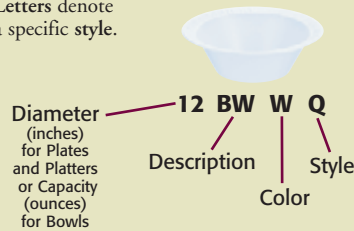

SC = Item is available in standard cube version.

RC = Item is available in reduced cube version (with R stock number) in certain Dart plant-served areas.

Non-Laminated

Stock Number		Description	Packing Bag	Case	Case Cube	Case Wt.
Standard Cube White	Reduced Cube White					
35BWWC	—	3 1/2-4 oz. Bowl	125	1000	2.0/ —	3.6/ —
5BWWC	—	5-6 oz. Bowl	125	1000	2.3/ —	4.4/ —
12BWWC	12BWWCR	10-12 oz. Bowl	125	1000	4.0/3.5	7.7/7.3
6PWC	6PWCR	6" Plate	125	1000	2.9/2.2	6.2/5.5
—	7PWCR	7" Plate	125	1000	—/3.0	—/8.3
9PWC	9PWCR	9" Plate	125	500	3.5/3.2	7.7/6.8
9CPWC	9CPWCR	9" Compartmented Plate	125	500	3.5/3.2	7.7/7.4
10PWC	10PWCR	10 1/4" Plate	125	500	4.6/3.8	11.8/10.7
10CPWC	10CPWCR	10 1/4" Compartmented Plate	125	500	5.0/4.2	11.9/10.8
—	9PRWCR	9" Platter	125	500	—/2.6	—/7.0
—	11PRWCRS	11" Platter	125	500	—/3.0	—/9.1

FAMOUS SERVICE

Stock Number	Description	Packing Bag	Case	Case Cube	Case Wt.
White					
4BWWF	3 1/2-4 oz. Bowl	125	1000	0.6	9.6
5BWWF	5-6 oz. Bowl	125	1000	0.7	10.7
12BWWF	10-12 oz. Bowl	125	1000	1.2	16.6
6PWF	6" Plate	125	1000	1.0	14.9
7PWF	7" Plate	125	1000	1.2	18.1
9PWF	9" Plate	125	500	1.0	17.1
9CPWF	9" Compartmented Plate	125	500	1.0	17.6
10PWF	10 1/4" Plate	125	500	1.3	23.8
10CPWF	10 1/4" Compartmented Plate	125	500	1.3	23.9
11PRWF	11" Platter	125	500	1.3	23.1

Stock Number Legend:

Numbers denote size.

Letters denote a specific style.

Description:

- P** Plate
- CP** Compartmented Plate
- BW** Bowl
- PR** Platter
- CD** Casserole Dish
- CR** Cover

Color:

- W** White
- H** Honey
- B** Black
- CL** Clear
- T** Translucent