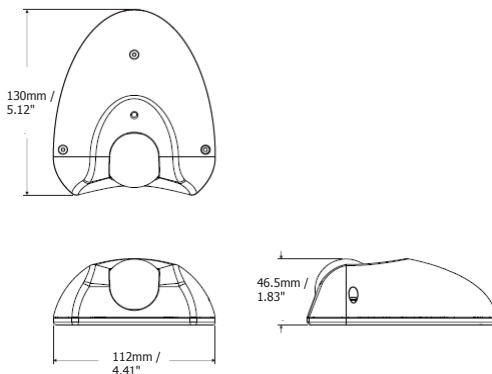

Dimensions

Specifications

Camera	
Megapixel	3MP
Image Sensor	1/3" Full HD CMOS Sensor
Lens	2.8 / 3.6 / 6 / 8mm
Minimum Illumination	Color: 0.3 Lux B/W: 0.1 Lux
Day / Night	Electronic Day / Night
Iris	Fixed IRIS
Shutter Time	4 ~ 1/15,000sec.
Camera Angle Adjustment	Pan: $\pm 25^\circ$, Tilt: $0^\circ \sim 90^\circ$, Rotate: $\pm 90^\circ$
Video	
Video Compression	H.264 / M-JPEG / MPEG-4
Max. Video Resolution	2048 x 1536, 1920 x 1200, 1920 x 1080, 1280 x 1024, 1280 x 720, 1024 x 768, 720 x 480, 704 x 480, 640 x 480, 352 x 240, 320 x 240, 160 x 128
Frame Rate	15fps @ 2048 x 1536, 30fps @ all resolution
S/N Ratio	>50 dB
Privacy Mask	Yes
Region of Interest	Yes
AGC	Yes
AWB	Yes
WDR	Yes
3DNR	Yes
Audio	
Audio Compression	G.711
Operation Mode	Built in microphone / Line in
Network	
Interface	10BASE-T / 100BASE-TX
Supported Protocols	TCP/IP, IPV6, UDP, ICMP, DHCP, NTP, DNS, DDNS, SMTP, SNMP, FTP, HTTP, HTTPS, PPPoE, UPnP, Bonjour, RTP, RTSP, RTCP, UDP, IGMP, ICMP, ARP, ONVIF, PSIA
Security	Password protection, IP address filtering, HTTPS encryption, SSL
Function	
Video Streaming	Multiple simultaneous streams
Image Settings	Compression, Brightness, Sharpness, Saturation, White balance, Exposure control, Rotation, Mirroring of images, Text and image overlay, Auto gain control, Auto white balance, Hallway display (9:16)
Event Trigger	Manual trigger, Motion detection, Tamper detection
Notification	Send mail notification, Upload video to FTP, Record video to PC and Network alarm
General	
Weather Resistance	IP67
Vandal Resistance	IK10-rated metal housing
Pan / Tilt / Zoom	Digital PTZ
On-board Storage	micro SD / SDHC card slot
Power Supply	10-36 VDC & PoE
Power over Ethernet	PoE 802.3af
Max. Power Consumption	12 VDC 3.48W / PoE 5.9W
Connector	DC Jack, Line in, RJ-45
Humidity	20% ~ 80% not condensing
Operating Temperature	-40°C ~ 55°C / -40°F ~ 131°F (12 VDC) -20°C ~ 55°C / -4°F ~ 131°F (PoE)
Dimensions (W. x H x L)	130 x 112 x 46.5mm / 5.12" x 4.41" x 1.83"
Weight	300g / 0.66lbs
Certificates	