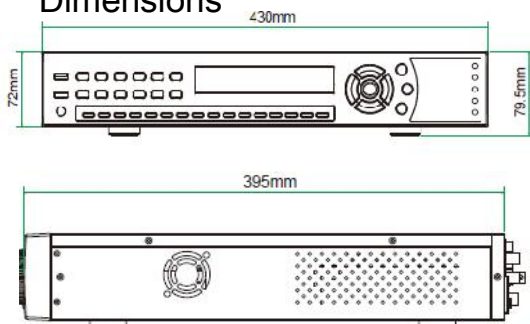

Dimensions

* All product specifications are subject to change without notice

* Models vary in different countries. Please visit EverFocus regional websites for detailed ordering

*for DVR with 1 or 2 HDD(s), use 12VDC 6A power adaptor; for DVR with 3 or 4 HDDs, use 12VDC 8A power adaptor.