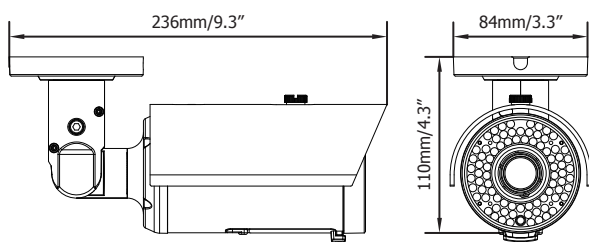

Dimensions

NEW

Specifications

Part number	EZ930
Pickup Device	1/2.8" Sony 1.37M pixels COMS
Video Format	NTSC/PAL (can be switched via OSD)
Effective Pixels	1280 (H) x 720 (V)
Scanning System	Progressive Scan
Sensitivity	0 Lux With IR On
S/N Ratio	Over 48dB (AGC off)
Electronic Shutter	Auto/Manual (x30~1/50,000) / Flk
Video Output	BNC 1.0Vp-p 75Ω
Gamma Correction	0.45
Lens Type	2.8mm-12mm DC Iris with ICR
BLC	OFF/BLC/HS BLC Selectable
AGC	0~15 Levels
White Balance	ATW/AWC-SET/Indoor/Outdoor/Manual/AWB
Sync Mode	Internal
Day/Night	Ext, Auto, Color, B/W
IR LED	80 Units
IR Distance	Up to 35m/115ft.(depending on scene IR reflectivity)
OSD Languages	12-Languages
DNR	2DNR/3DNR, OFF
DEFOG	Off/Auto(Under B/W Mode)
D-WDR	On/Off
Sens-UP	On/Off(x30~x2)
Mirror	Off/Mirror/V-Flip/Rotate
Motion Detection	Off/On for 4 selectable zones
Privacy Mask	Off/On for 4 selectable zones
Environmental	IP66 Weather Resistant
Power Source	12VDC/24VAC
Power Consumption	12VDC:12W / 24VAC:13.5W
Operating Temperature	-40°C~50°C / -40°F~122°F
Humidity	Less than 80%
Dimensions (L x W x H)	236 x 84 x 110mm / 9.29" x3.3" x4.3"
Weight	1100g / 2.42lbs
Certifications	CE, FCC, RoHS