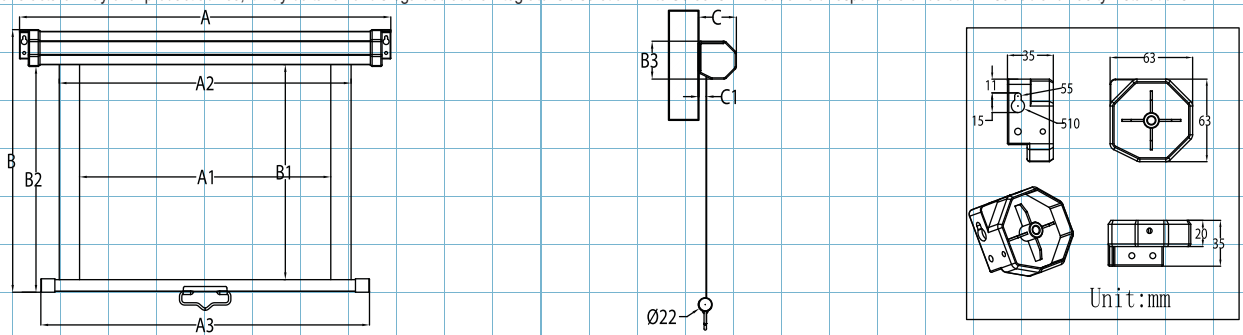

Manual B Series Dimensions Table (100")

Model	Screen Diag. & Aspect Ratio	Case Length (A)	View Width (A1)	Screen Width (A2)	Weight bar length (A3)	Overall Height (B)	View Height (B1)	B2	Endcap Height (B3)	Endcap Width (C)	C1
M100S	100" (1:1)	1958	1790	1846	1879	1875	1790	1812	63	63	20
M100V	100" (4:3)	2194	2032	2088	2115	1609	1524	1546	63	63	20
M100H	100" (16:9)	2382	2214	2270	2303	1330	1245	1267	63	63	20
M100X	100" (16:10)	2323	2154	2210	2244	1431	1346	1368	63	63	20

Unit: mm

Model	Screen Diag. & Aspect Ratio	Case Length (A)	View Width (A1)	Screen Width (A2)	Weight bar length (A3)	Overall Height (B)	View Height (B1)	B2	Endcap Height (B3)	Endcap Width (C)	C1
M100S	100" (1:1)	77.1	70.5	72.7	74.0	73.8	70.5	71.3	2.5	2.5	0.8
M100V	100" (4:3)	86.4	80.0	82.2	83.3	63.3	60.0	60.9	2.5	2.5	0.8
M100H	100" (16:9)	93.8	87.2	89.4	90.7	52.4	49.0	49.9	2.5	2.5	0.8
M100X	100" (16:10)	91.5	84.8	87.0	88.3	56.3	53.0	53.9	2.5	2.5	0.8

Manual B Series Dimensions Table (120")

Model	Screen Diag. & Aspect Ratio	Case Length (A)	Screen Width (A2)	View Width (A1)	Weight Bar length (A3)	Bottom Edge Distance (B4)	Screen Material to Bottom Bar (B3)	View Height (B1)	Screen Overall Height (B)	Endcap Height (B5)	Endcap Width (C)	Screen Material to Wall (C1)
M120V	120" (4:3)	2598	2514	2438	2594	62	2005	1829	2097	92	79.5	20
M120H	120" (16:9)	2816	2733	2657	2812	62	1670	1494	1762	92	79.5	20
M120X	120" (16:10)	2745	2661	2585	2741	62	1791	1615	1883	92	79.5	20

Unit: mm

Model	Screen Diag. & Aspect Ratio	Case Length (A)	Screen Width (A2)	View Width (A1)	Weight Bar length (A3)	Bottom Edge Distance (B4)	Screen Material to Bottom Bar (B3)	View Height (B1)	Screen Overall Height (B)	Endcap Height (B5)	Endcap Width (C)	Screen Material to Wall (C1)
M120V	120" (4:3)	102.3	99.0	96.0	102.1	2.4	78.9	72.0	82.6	3.6	3.1	0.8
M120H	120" (16:9)	110.9	107.6	104.6	110.7	2.4	65.7	58.8	69.4	3.6	3.1	0.8
M120X	120" (16:10)	108.1	104.8	101.8	107.9	2.4	70.5	63.6	74.1	3.6	3.1	0.8