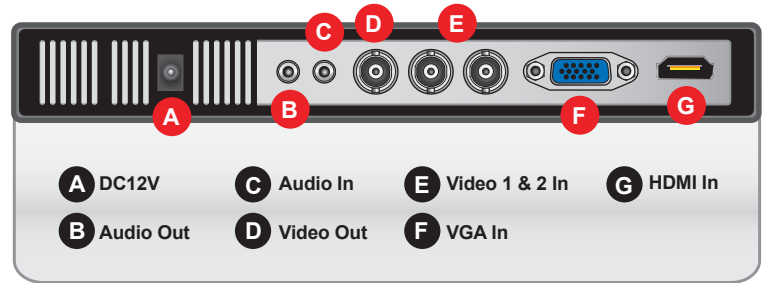

SPECIFICATIONS

24RCE	
Display	
Screen Size	23.6 Inch
Max. Resolution	1920 x 1080 @ 60Hz
Pixel Pitch	0.2715 x 0.2715mm
Brightness	250cd/m²
Contrast Ratio	1000 : 1
Aspect Ratio	16 : 9
Viewing Angle (H/V)	170° / 160°
Display Color	16.7 Million
Response Time	< 5ms
Video System	NTSC / PAL
Interface	
Video In (BNC Type)	2 In
Video Out (BNC Type)	1 Out
HDMI In	1 In
VGA In (15Pin D-Sub)	1 In
Audio In (RCA Type)	1 In
Audio Out (RCA Type)	1 Out
Transmitter	
Remote Control	Yes
Audio	
Built-in Speakers	Yes (2W x 2)
Features	
Filter Type	3D Comb Filter
Multi Language	English, Chinese
General	
Outline Dimension (W x H x D)	21.16" x 13.46" x 2.03" (w/o stand)
Net Weight	7.7 lbs (w/ stand)
Material / Color	Plastic / Black
Desk Top Stand	Yes
Part / Labor	2year / 2year
Power	DC 12V / 3A, Less then 30W
Operating Temperature	0° ~ 40° C / 32° ~ 104° F
Storage Temperature	-20° ~ 60° C / -4° ~ 140° F
Mounts	
VESA™ Mount Size	75 x 75mm
Wall	WB-5, WB-10, WB-30, WB-31
Ceiling	CMK-01

INPUT INTERFACE