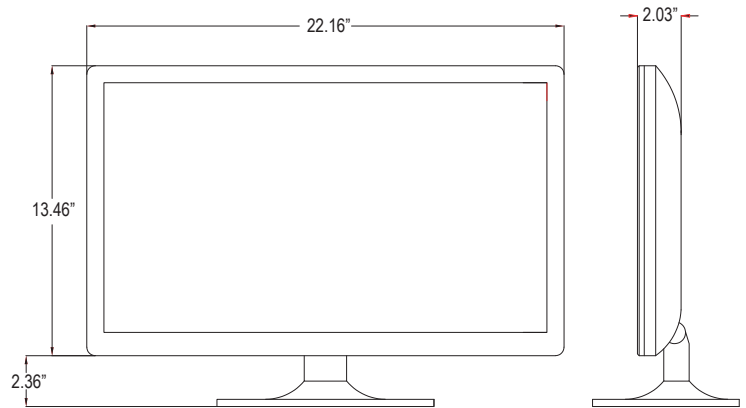

DIMENSIONS