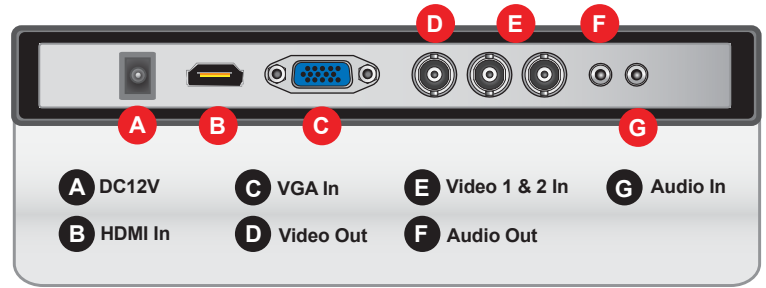

SPECIFICATIONS

22RCE	
Display	
Screen Size	21.5 Inch
Max. Resolution	1920 x 1080 @ 60Hz
Pixel Pitch	0.2482 x 0.2482mm
Brightness	250cd/m²
Contrast Ratio	1000 : 1
Aspect Ratio	16 : 9
Viewing Angle (H/V)	170° / 160°
Display Color	16.7 Million
Response Time	< 5ms
Video System	NTSC / PAL
Interface	
Video In (BNC Type)	2 In
Video Out (BNC Type)	1 Out
HDMI In	1 In
VGA In (15Pin D-Sub)	1 In
Audio In (RCA Type)	1 In
Audio Out (RCA Type)	1 Out
Transmitter	
Remote Control	Yes
Audio	
Built-in Speakers	Yes (2W x 2)
Features	
Filter Type	3D Comb Filter
Multi Language	English, Chinese
General	
Outline Dimension (W x H x D)	20.12" x 12.28" x 1.69" (w/o stand)
Net Weight	6.6 lbs (w/ stand)
Material / Color	Plastic / Black
Desk Top Stand	Yes
Part / Labor	2year / 2year
Power	DC 12V / 3A, Less then 30W
Operating Temperature	0° ~ 40° C / 32° ~ 104° F
Storage Temperature	-20° ~ 60° C / -4° ~ 140° F
Mounts	
VESA™ Mount Size	100mm (2 holes)
Wall	WB-5, WB-10, WB-30, WB-31
Ceiling	CMK-01

INPUT INTERFACE