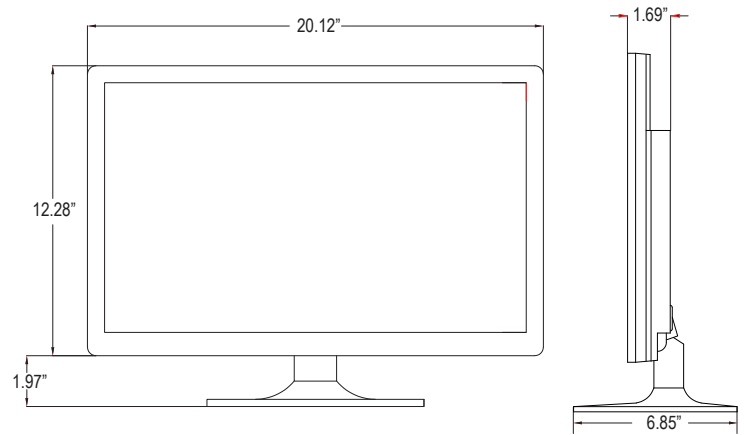

DIMENSIONS