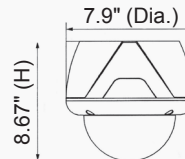

### Camera Specifications

Image Sensor ..... 1/4" Sony Super HAD II™ (Double Scan) CCD  
 Resolution.....700 TV lines  
 Minimum Illumination.....Color: 0.5 lux, BW: 0.2 lux  
 S/N Ratio .....50dB  
 Effective Pixels .....976 (H) x 494 (V)  
 Total Pixels .....1020 (H) x 508 (V)  
 Zoom .....37x/28x optical zoom / 32x digital zoom  
 Focal Length.....F1.6-4.5, 3.5-129.5mm (37x) / 3.5-98mm (28x)  
 Angle of View.....(H) 55.5° (wide) – 1.59° (tele)  
 (V) 42.5° (wide) – 1.19° (tele)  
 White Balance .....Automatic, Manual (red, blue gain adjustable)  
 TV System.....NTSC  
 Day/Night.....Auto / Day / Night (ICR)  
 Focus.....Auto / Manual / Semi-Auto  
 Exposure .....Auto / Iris / Shutter / Manual  
 Light Compensation.....WDR / BLC / HLC / Off  
 DNR.....Adjustable  
 Privacy Zone.....8 masks, spherical coordinate  
 Image Stabilization .....On / Off

### Mechanical Specifications

Pan Range.....360° endless  
 Tilt Range .....90°  
 Speed .....Preset: 500°/sec, Jog: 0.05 - 360°/sec, Swing: 1 - 180°/sec  
 Presets .....209 positions  
 Patterns .....8 patterns (880 commands)  
 Swings.....10 swings

### Mechanical Specifications (continued)

Groups.....8 groups (max 40 actions of a combination of preset, pattern, and swing)  
 Schedule.....8 schedules  
 RTC .....RTC battery backup time 2 weeks  
 Communication.....RS-485  
 Protocol .....Pelco-D, Pelco-P  
 Sensor Input.....3 inputs, photo-coupler type, DC 5V-12V  
 Alarm Outputs .....1 output, relay output, max load DC 24V 1A / AC 125V 0.5A  
 Fan .....Always on  
 Heater.....Operational at internal temperature of 50°F and above  
 Operating Temperature ...-22° F - 122° F  
 Power Supply .....12VDC, 24VAC (power supply not included)  
 Power Consumption .....12VDC, 1.8A / 24VAC, 1.8A  
 Dome Size.....7.9" (Dia.) x 8.67" (H)  
 Dimensions.....With wall mount  
 4.7" (W) x 5.5" (H) x 11.8" (L)  
 Weight .....8 lbs.  
 Included in Package .....Main unit, wall mount bracket, accessories, user manual