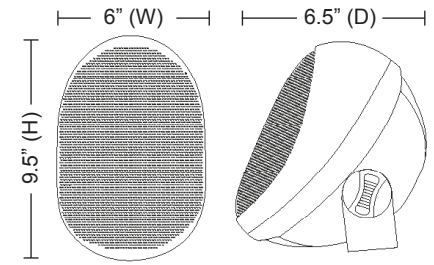

SP4AWET black, with transformer

SP4AWETW white, with transformer

Features

- Rounded, stylish design
- Horizontal-swivel mounting bracket
- Weather-resistant design
- 70/25V selectable transformer
- 5 year warranty
- NDAA Compliant*

Sold individually

Speaker Specifications

Model	SP4AWET/SP4AWETW
RMS Power	25W
Max Power	40W
Transformer Type	70/25V (selectable)
Transformer Power Taps	20W, 15W, 10W, 5W
Termination Type	Press terminal
Sensitivity (1W/1M)	84dB
Maximum SPL (Pmax/1M)	104dB
Driver Impedance	8 Ohms
Magnet	9 oz. ferrite
Frequency Response Range	74Hz ~ 20kHz
Dispersion @ 1000Hz	180° Conical
Drivers	4" Mica/Polypropylene woofer 0.75" Silk tweeter
Speaker Dimensions	6" (W) x 9.5" (H) x 6.5" (D)
Weight	5.5lbs
Material	Body: High impact polystyrene Grille: Treated metal Bracket: Treated metal