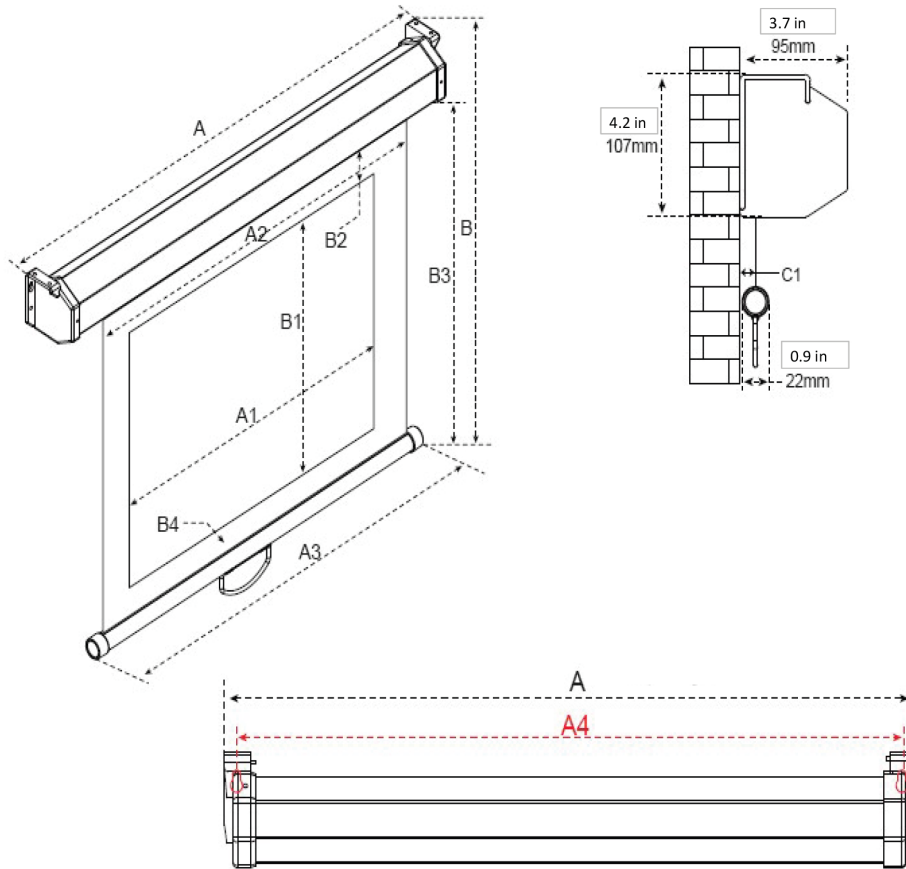

Manual B Series Dimensions Table (135") R-Type

Model	Screen Diag. & Aspect Ratio	Case Length (A)	View Width (A1)	Screen Width (A2)	Weight bar length (A3)	Overall Height (B)	View Height (B1)	Top Border (B2)	B3	Bottom Border (B4)	Screw Hole Distance (A4)	L Border (B5)	R Border (B6)
M135H	135" (16:9)	3200	3000	3081	3160	2309	1689	450	2202	41	3150	41	41
M135V	135" (4:3)	2939	2741	2819	2901	2677	2060	450	2571	41	2891	41	41

Unit: mm

Model	Screen Diag. & Aspect Ratio	Case Length (A)	View Width (A1)	Screen Width (A2)	Weight bar length (A3)	Overall Height (B)	View Height (B1)	Top Border (B2)	B3	Bottom Border (B4)	Screw Hole Distance (A4)	L Border (B5)	R Border (B6)
M135H	135" (16:9)	126.0	118.1	121.3	124.4	90.9	66.5	17.7	86.7	1.6	124.0	1.6	1.6
M135V	135" (4:3)	115.7	107.9	111.0	114.2	105.4	81.1	17.7	101.2	1.6	113.8	1.6	1.6

Manual B Series Dimensions Table (100" & 120")

Model	Screen Diag. & Aspect Ratio	Case Length (A)	View Width (A1)	Screen Width (A2)	Weight bar length (A3)	Overall Height (B)	View Height (B1)	Top Border (B2)	B3	Bottom Border (B4)	Screen Material To Wall (C1)	L Border (B5)	R Border (B6)
M100S	100" (1:1)	1958	1791	1847	1923	2017	1791	74	1933	51	23	28	28
M100V	100" (4:3)	2195	2032	2088	2164	1819	1524	140	1732	51	23	28	28
M100H	100" (16:9)	2383	2215	2271	2347	1519	1245	119	1433	51	23	28	28
M100X	100" (16:10)	2324	2154	2210	2228	1618	1346	119	1534	51	23	28	28
M120V	120" (4:3)	2609	2438	2515	2588	2118	1826	114	2022	61	23	38	38
M120H	120" (16:9)	2817	2657	2733	2812	2096	1669	114	1763	61	23	38	38
M120X	120" (16:10)	2746	2581	2657	2736	1903	1613	114	1809	61	23	38	38