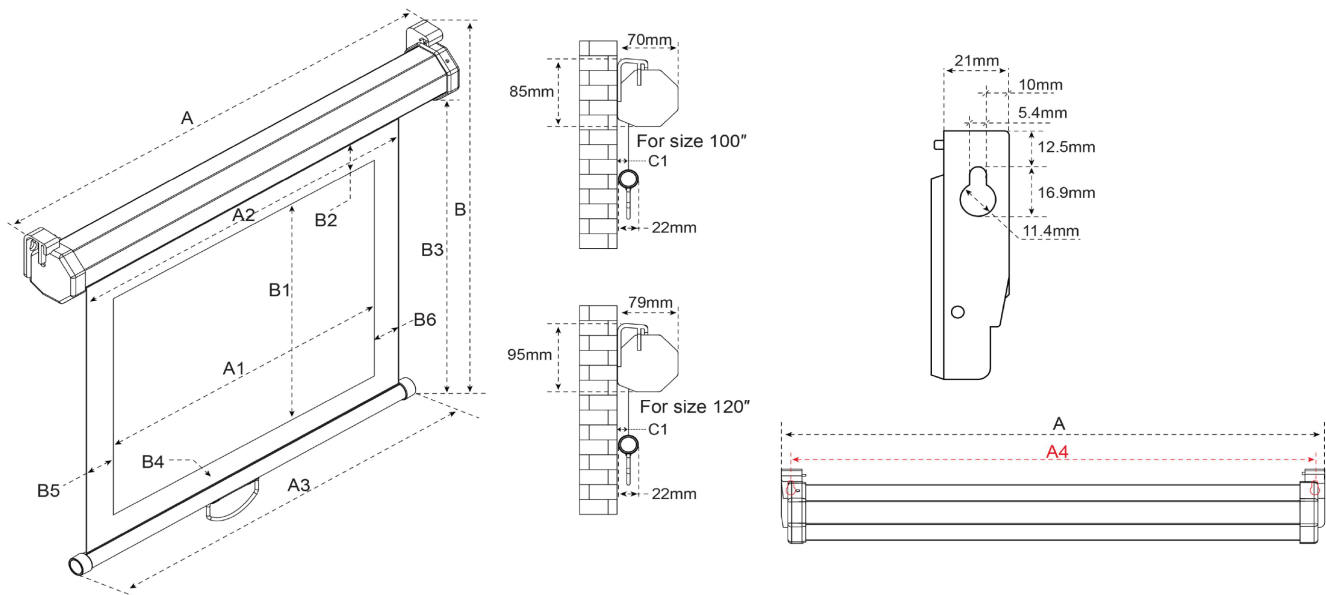

Manual B Series Dimensions Table (100" & 120") R-Type

Model	Screen Diag. & Aspect Ratio	Case Length (A)	View Width (A1)	Screen Width (A2)	Weight bar length (A3)	Overall Height (B)	View Height (B1)	Top Border (B2)	B3	Bottom Border (B4)	Screw Hole Distance (A4)	L Border (B5)	R Border (B6)
M100S	100" (1:1)	1946	1791	1847	1925	2022	1791	76	1936	51	1915	28	28
M100V	100" (4:3)	2187	2032	2088	2169	1821	1524	142	1735	51	2159	28	28
M100H	100" (16:9)	2370	2215	2271	2350	1522	1245	119	1435	51	2339	28	28
M100X	100" (16:10)	2253	2210	2154	2235	1621	1346	119	1537	51	2225	28	28
M120V	120" (4:3)	2614	2438	2515	2593	2121	1829	114	2027	61	2583	38	38
M120H	120" (16:9)	2819	2659	2720	2799	2096	1501	450	2002	31	2789	31	31
M120X	120" (16:10)	2761	2586	2662	2741	1908	1615	114	1811	61	2731	38	38

Unit: mm

Model	Screen Diag. & Aspect Ratio	Case Length (A)	View Width (A1)	Screen Width (A2)	Weight bar length (A3)	Overall Height (B)	View Height (B1)	Top Border (B2)	B3	Bottom Border (B4)	Screw Hole Distance (A4)	L Border (B5)	R Border (B6)
M100S	100" (1:1)	76.6	70.5	72.7	75.8	79.6	70.5	3.0	76.2	2.0	75.4	1.1	1.1
M100V	100" (4:3)	86.1	80.0	82.2	85.4	71.7	60.0	5.6	68.3	2.0	85.0	1.1	1.1
M100H	100" (16:9)	93.3	87.2	89.4	92.5	59.9	49.0	4.7	56.5	2.0	92.1	1.1	1.1
M100X	100" (16:10)	88.7	87.0	84.8	88.0	63.8	53.0	4.7	60.5	2.0	87.6	1.1	1.1
M120V	120" (4:3)	102.9	96.0	99.0	102.1	83.5	72.0	4.5	79.8	2.4	101.7	1.5	1.5
M120H	120" (16:9)	111.0	104.7	107.1	110.2	82.5	59.1	17.7	78.8	1.2	109.8	1.2	1.2
M120X	120" (16:10)	108.7	101.8	104.8	107.9	75.1	63.6	4.5	71.3	2.4	107.5	1.5	1.5

Manual B Series Dimensions Table (135") R-Type

Model	Screen Diag. & Aspect Ratio	Case Length (A)	View Width (A1)	Screen Width (A2)	Weight bar length (A3)	Overall Height (B)	View Height (B1)	Top Border (B2)	B3	Bottom Border (B4)	Screw Hole Distance (A4)	L Border (B5)	R Border (B6)
M135H	135" (16:9)	3200	3000	3081	3160	2309	1689	450	2202	41	3150	41	41
M135V	135" (4:3)	2939	2741	2819	2901	2677	2060	450	2571	41	2891	41	41