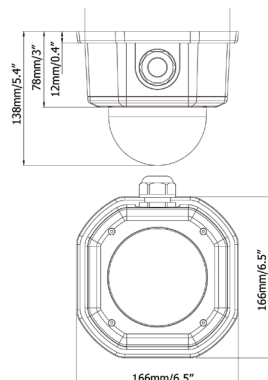

Dimensions

* All product specifications are subject to change without notice

* Models vary in different countries. Please visit EverFocus regional websites for detailed ordering information

* Lens models and availability vary in different regions