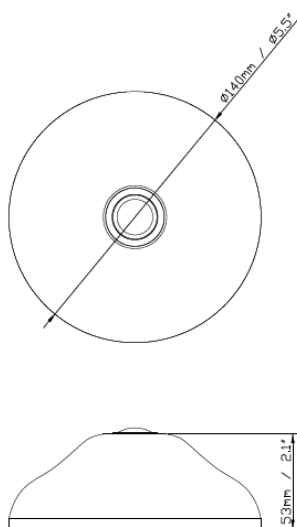

Dimensions

* All product specifications are subject to change without notice

* Models vary in different countries. Please visit EverFocus regional websites for detailed ordering information