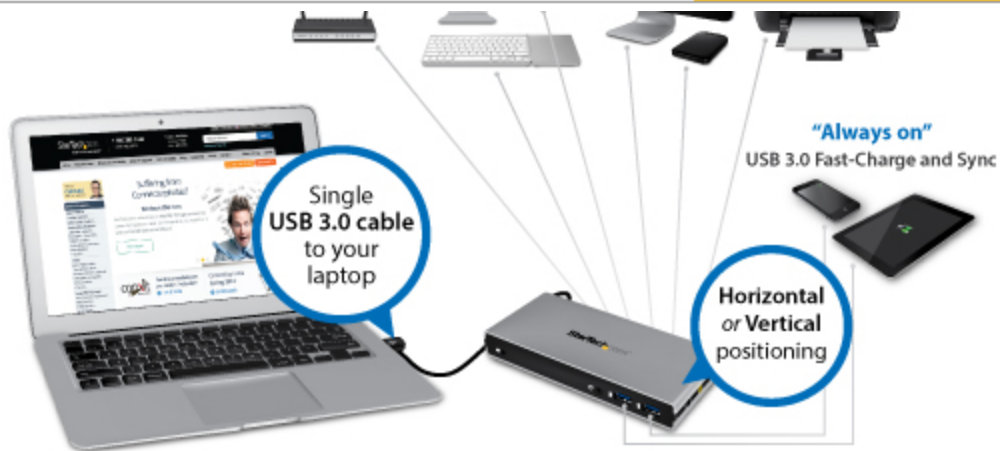

The USB3SDOCKDD is backed by a StarTech.com 2-year warranty and free lifetime technical support.

Applications

- Connect multiple monitors in a variety of flexible display combinations right out-of-the-box: DVI + DVI, DVI + HDMI, DVI + VGA, HDMI + DVI, HDMI + VGA
- Create a shared workspace or hot desk with an integrated charging station for guests, customers, and colleagues
- Connect a wide variety of peripherals at home / office to a laptop, all from a single USB 3.0 connection
- Neatly set up in mixed environments with upright or horizontal positioning through an included optional stand
- Perfect for use with your MacBook or Ultrabook™, with aesthetically matching silver sand blast housing