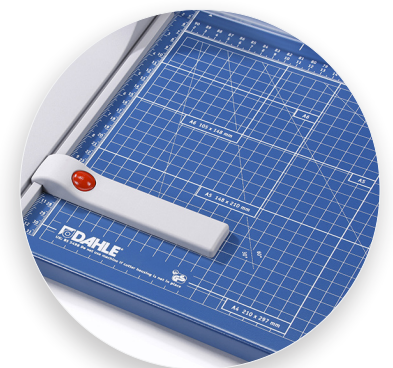

Dahle 446s

Large Format Premium Rotary Trimmer

The Dahle 446s Premium Rotary Trimmer with a 36" cut length is designed for precision trimming of thicker material. It features a ground self-sharpening blade, an extruded aluminum guide bar for strength, and an automatic clamp to prevent shifting. It includes a space-saving stand to ensure optimal cutting height. This German engineered cutter is ultra-precise and ideal for trimming paper, cardstock, and matboard.

Features | Benefits

- Self-sharpening blade cuts in both directions
- Dual cylinder aluminum guide bar for strength in trimming thicker material
- Automatic clamp holds work securely and prevents shifting
- German engineered for precise trimming
- Includes space-saving steel stand with paper catch for optimal cutting height
- Ground steel blade is encased in protective housing for safety
- Cuts up to 22 sheets of paper at a time
- Sturdy metal base provides a solid foundation
- Screened guides for easy alignment
- Adjustable alignment guide for repetitive cutting
- Perfect for trimming large format paper, photographs, and cardstock

Self-sharpening system maintains a perfectly honed blade.

Easily align work with screened inch, metric, and angled guide lines.

Cut Length

Sheet Capacity

Self Sharpening

Automatic Paper Clamp

Alignment Guide

Metal Base

German Engineered

With a self-sharpening blade and a sturdy metal base, this precision cutter is ideal for trimming paper, photos, cardstock, and matboard.

Dual cylinder aluminum guide bar keeps cutting head straight and stable while trimming.