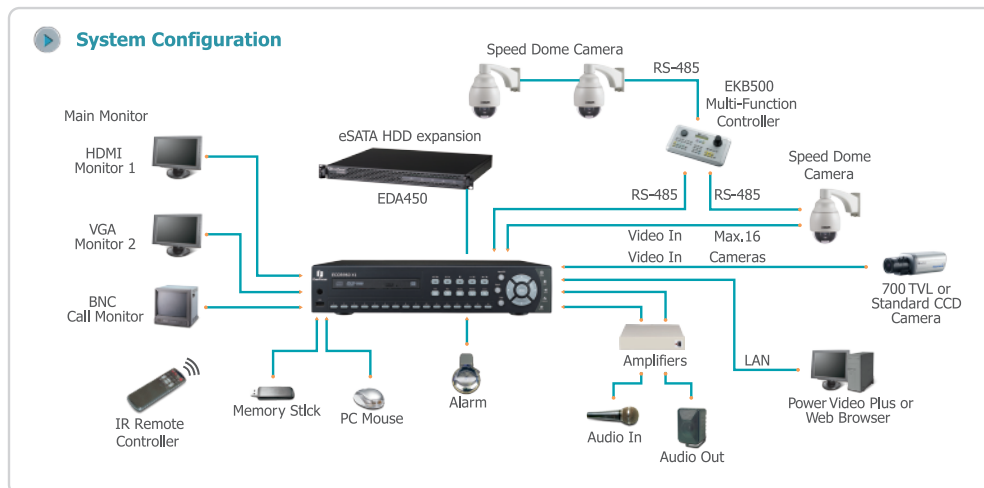

System Configuration