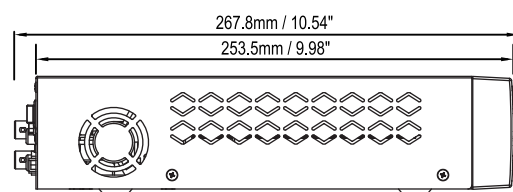

Dimensions

* All product specifications are subject to change without notice
* Models vary in different countries.ent countries.Please visit EverFocus regional websites for detailed ordering information
* Lens models and availability vary in different regions