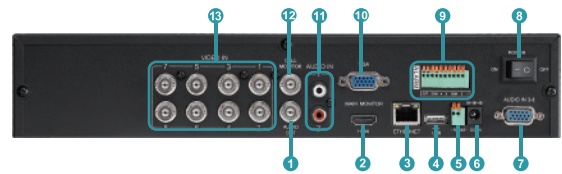

Digital Video Recorder

ECOR960 8F2

8 Channel WD1 / 960H DVR

NEW

HDMI[®]
HIGH-DEFINITION MULTIMEDIA INTERFACE

Features

- 8 CH WD1 real-time recording and playback
- WD1 capability provides higher resolution (960x480) compared to traditional D1 cameras
- H.264 compression format for enhanced recording capacity and improved network image transmission speed
- Multiple Main Monitors: Separately configured HDMI or VGA (1080p) Main monitor outputs
- Free EverFocus DDNS Service: static IP address is not required for remote access
- Supports live monitoring and playback of video from mobile devices via MobileFocus/ MobileFocus Plus Apps
- Multiple Control Inputs: mouse / front panel / remote controller
- Multiple intelligent video query functionality, including snapshot and smart search
- Powerful archive functionality from both remote and DVR sites
- Simplified access to common features such as setup, archival, playback and search functions through Express menus
- Remote configuration support from built-in web interface
- Dual USB 2.0 ports for video archive and mouse control
- Integration with PowerVideo Plus

Major Operating Controls

- 1 USB Port
- 2 View
- 3 Sequence
- 4 Display
- 5 Search
- 6 Copy
- 7 Zoom
- 8 Menu Navigation Keys
- 9 Remote Control Receiver
- 10 System LED
- 11 Menu
- 12 No Function
- 13 Channel key (1~4/ 1~8)

Advantages

Triplex Function for WD1

Best performance triplex operation, The ECR960 4F2/8F2 digital video recorder benefits users by digitizing the highest quality, state of the art 960H cameras for live and remote monitoring, surveillance review, and archival. The ECR960 4F2/8F2 supports recording over 4/8 channels @ WD1 (960x480 / 960x576) resolution (120/ 240FPS total), providing the ability to capture even fast moving objects