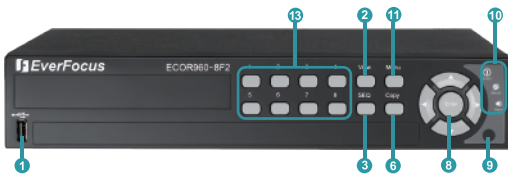

Major Operating Controls

- 1 USB Port
- 2 View
- 3 Sequence
- 4 Display
- 5 Search
- 6 Copy
- 7 Zoom
- 8 Menu Navigation Keys
- 9 Remote Control Receiver
- 10 System LED
- 11 Menu
- 12 No Function
- 13 Channel key (1~4/ 1~8)