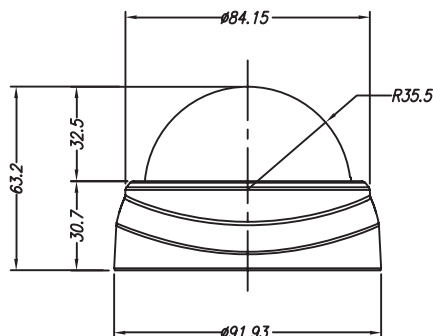

Dimensions

* All product specifications are subject to change without notice

* Models vary in different countries. Please visit EverFocus regional websites for detailed ordering information