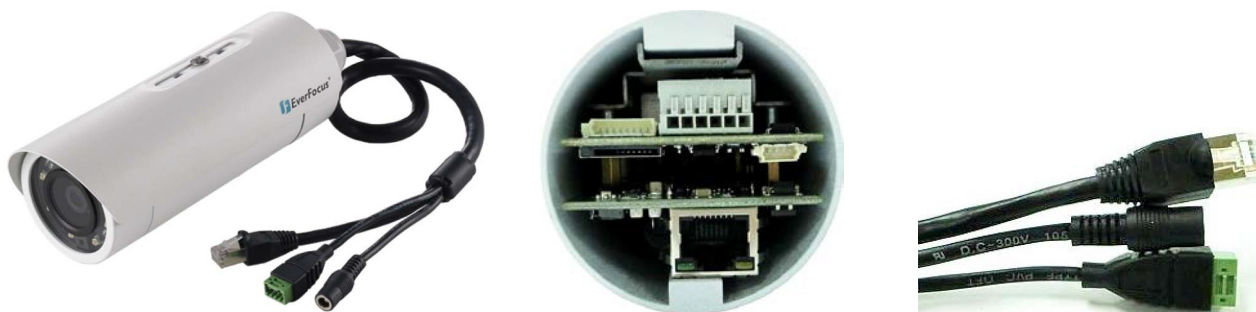

Installation cable

The pre-assembled pigtail cable (network, alarm I/O, 12 VDC / 24 VAC power) allows for quick and easy installation, but can easily be replaced by an installation cable.