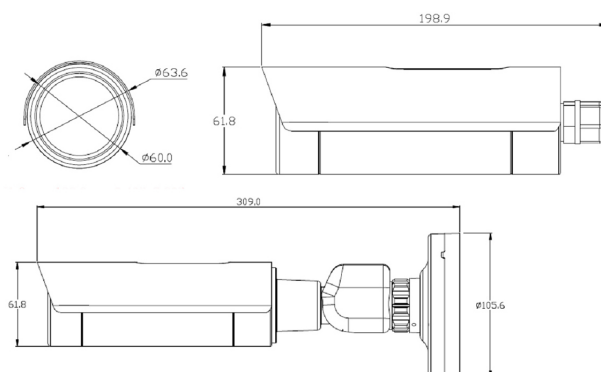

Dimensions