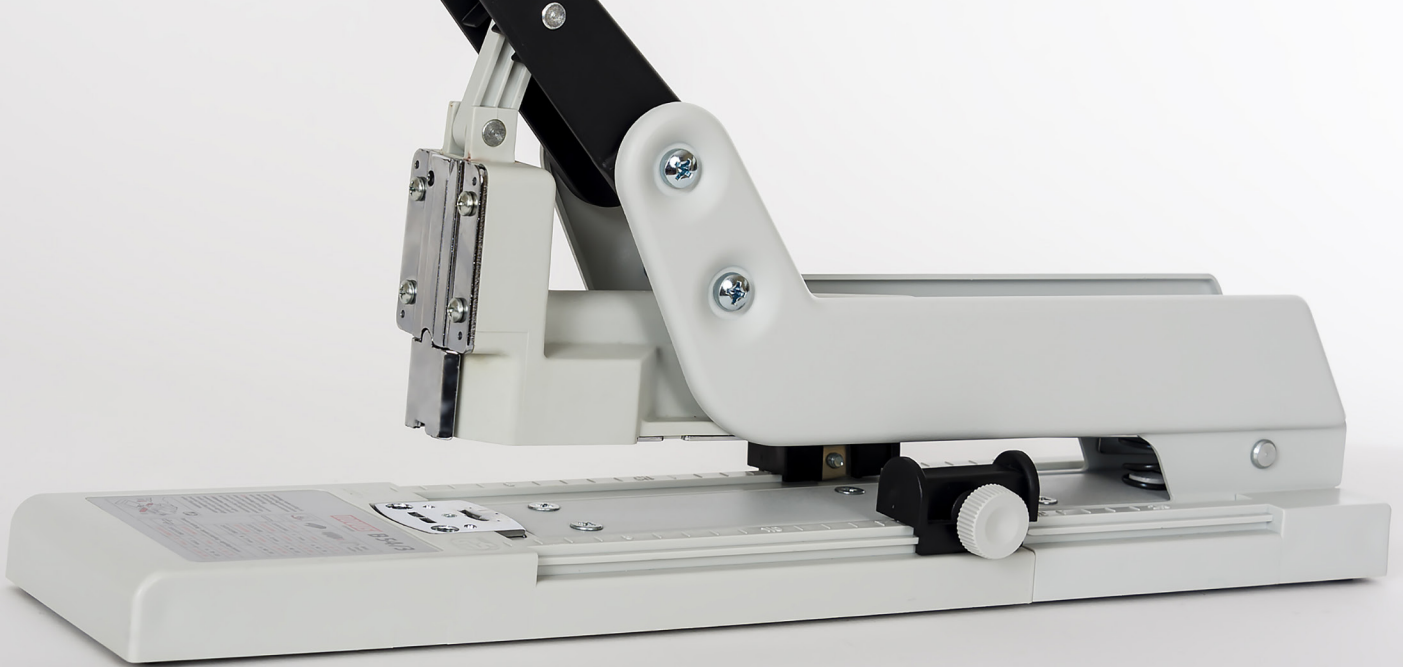

## Professional Heavy Duty Long Arm Stapler

The Novus B54 Heavy Duty Long Arm stapler is designed for high-volume stapling of up to 170 sheets with minimal effort. It features an anti-blocking system to prevent jams, a 9.75" throat depth for stapling booklets, and a bypass system that prevents staple overlap when stapling fewer sheets. This stapler is German engineered and works best when paired with Novus 23-gauge premium staples.

### Features | Benefits

- Anti Blocking System prevents staple jams
- Long handle with 2-point leverage provides more power with less effort
- 9.75" throat depth for stapling across documents & binding booklets
- Rotating anvil for bypass or parallel stapling
- Dual staple guide provides even stapling pressure for superior performance
- Heavy-duty base provides support and durability for extended use
- Adjustable depth guide for repetitive stapling
- Convenient front-loading staple compartment
- Bypass system prevents overlap of staple legs when stapling smaller quantities
- German engineered for quality and durability

*Anti-Blocking System prevents jams and the hassle of stuck documents.*

*Adjustable depth guide keeps your clinches in the right spot with every stack.*

Sheet Capacity

Anti-Blocking System

Bypass System

Front Loading

25 Year Warranty

German Engineered

The 9.75" throat depth allows for saddle stitching booklets and stapling large documents.

The B54 is designed to easily staple large stacks of documents with minimal effort.