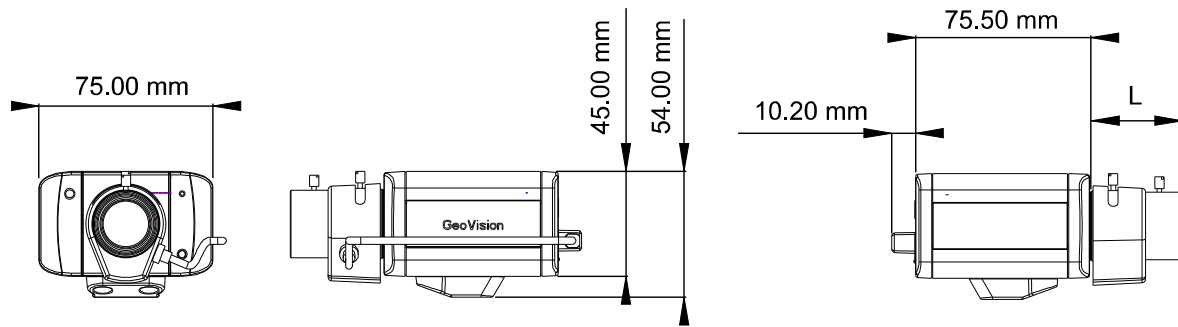

## Dimensions

Name	Details	
<b>Varifocal Lens : 2.8 ~ 12 mm</b>	Description	Megapixel day/ night lens
	Focal Length	2.8 ~ 12 mm
	Maximum Aperture	F/1.4
	Mount	CS Mount
	Image Format	1/3"
	Operation	Focus: Manual (w/lock)
		Zoom: Manual (w/lock)
		Iris: DC Drive
	Dimension	ø 43 x 44 mm / ø 1.69 x 1.73 in
	Weight	72 g / 0.16 lb