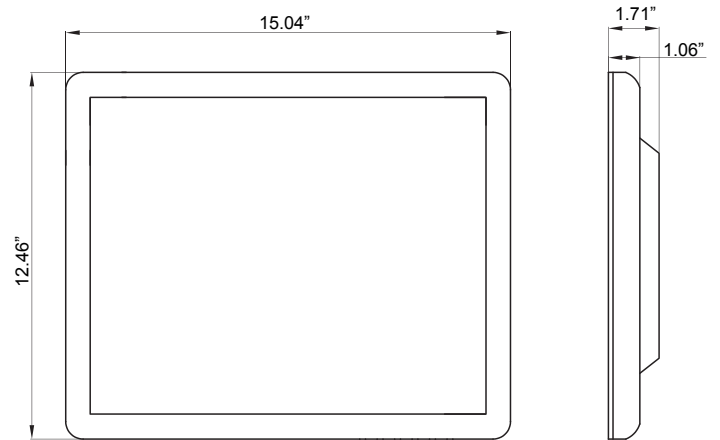

DIMENSIONS