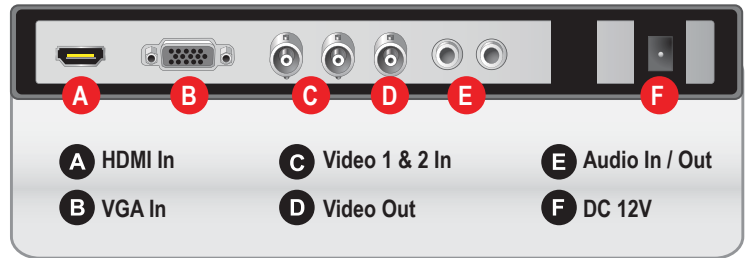

INPUT INTERFACE