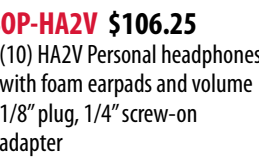

1. **SOP-HA2V $106.25**
- (10) HA2V Personal headphones with foam earpads and volume
  - 1/8" plug, 1/4" screw-on adapter