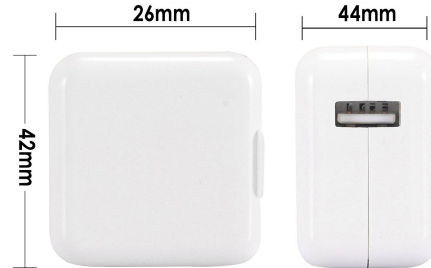

Features:

- 4XEM unmatched lifetime warranty
- For all USB mobile phones and tablets
  - For iPhones 5/5c/5s/SE/6/6 Plus/6s/6s Plus/7 7 Plus
  - For iPads with Retina/ mini/mini 2/Air/2/3/4 and Pros
  - For iPods nano 7th Generation/touch 5th Gen./6th Gen.
- Input Voltage: 110V AC, 220V AC
- Output Voltage: 5V DC
- Maximum Output Current: 2.4A
- Cable color: White

Compatibility:

iPhone Models:

iPhone 11 Pro
iPhone 11 Pro Max
iPhone 11
iPhone SE (2nd generation)
iPhone XS
iPhone XS Max
iPhone XR
iPhone X
iPhone 8
iPhone 8 Plus
iPhone 7
iPhone 7 Plus
iPhone 6s
iPhone 6s Plus
iPhone 6
iPhone 6 Plus
iPhone SE (1st generation)
iPhone 5s
iPhone 5c
iPhone 5

iPad Models:

iPad Pro 12.9-inch (2nd generation)
iPad Pro 12.9-inch (1st generation)
iPad Pro 10.5-inch
iPad Pro 9.7-inch
iPad Air (3rd generation)
iPad Air 2
iPad Air (1st generation)
iPad (7th generation)
iPad (6th generation)
iPad mini (5th generation)
iPad (5th generation)
iPad mini 4
iPad mini 3
iPad mini 2
iPad mini (1st generation)

Apple Watch Models

Apple Watch Series 6
Apple Watch SE
Apple Watch Series 5
Apple Watch Series 4
Apple Watch Series 3
Apple Watch Series 2
Apple Watch Series 1
Apple Watch 1st generation

iPod Models

iPod touch (7th generation)
iPod touch (6th generation)
iPod touch (5th generation)
iPod nano (7th generation)
iPod shuffle (4th generation)

4XEM Products Are Available At Your Favorite Online Retailers