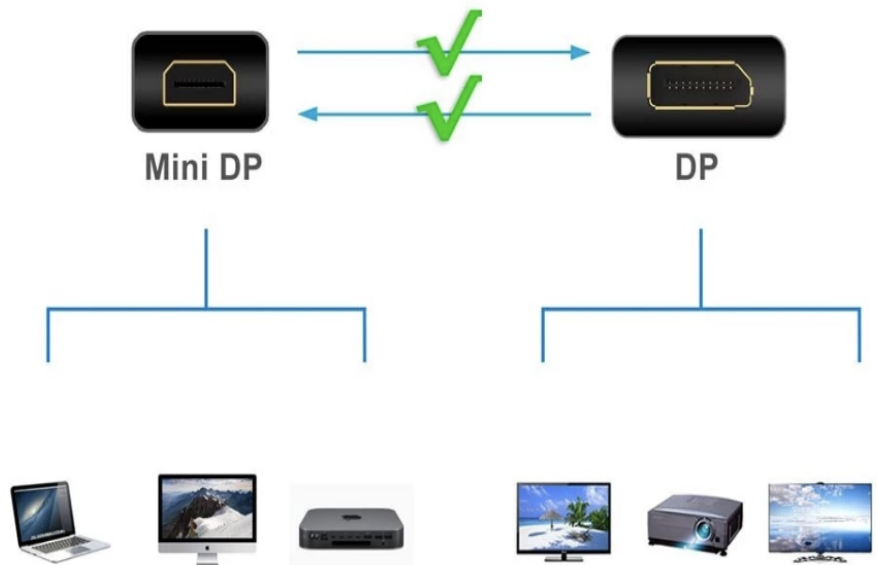

Features:

- Offers intense audio and video compatibility
- Features DisplayPort cable type
- Strengthened connector shielding
- No locking mechanism; plug in or unplug with ease
- Polished white coating for a modern look

Application(s):

- Home
- Office
- Video
- Convenience
- Adaptor

4XEM Products Are Available At Your Favorite Online Retailers

WWW.4XEM.COM

Contact Todd Schaus 4XEM sales Rep
1-866-999-4936 Ext.104 tschaus@4xem.com