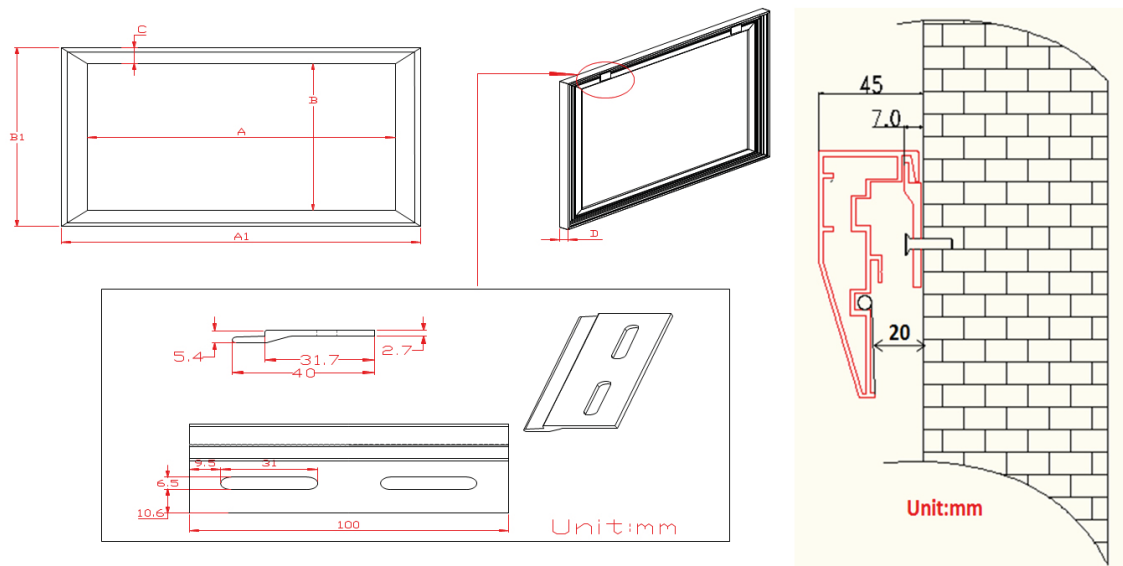

Unit: mm

The listed measurements are for general reference only. Please contact Elite Screens to verify product design and dimensions before attempting to integrate its products with any structural or furniture modification. Although a manufacturer may offer product advice, it may be taken or disregarded at the integrator's discretion. Elite Screens will not be held responsible or be otherwise liable for faulty installations.