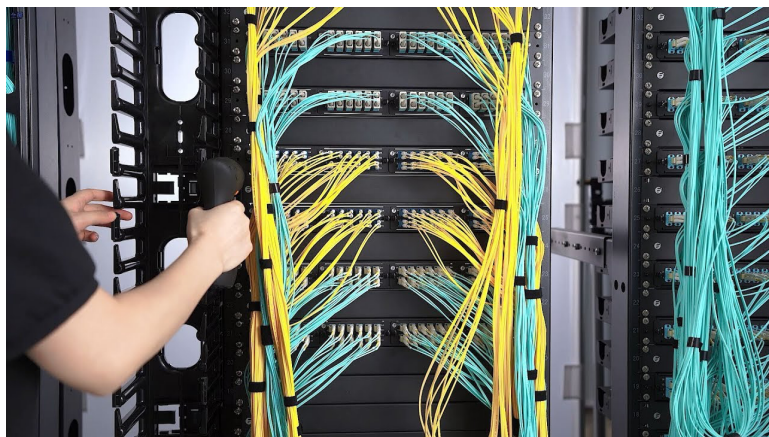

4XEM 15M AQUA Multimode LC To LC 50/125 Duplex Fiber Optic Patch Cable

4XEM Part- 4XFIBERLCLC15M

Laser optimized for reliability and blazingly fast 10 Gbps performance, 4XEM's Multimode 50/125um Duplex Fiber Patch Cables provide almost three times the bandwidth of 62.5um multimode fiber. Each end sports high quality, pull proof LC connectors with 1.25mm zirconia ferrules. Wrapped in a durable PVC jacket, every cable is tested for insertion loss before shipment and inspected to ensure GR-326 requirements are met.

Applications:

- Home
- Connections
- Office
- Servers

4XEM Products Are Available At Your Favorite Online Retailers

SPECIFICATIONS:

Warranty Information	Warranty	1 Year
Hardware	Active or Passive cable	Passive
	Chip ID	N/A
	Direction	Bidirectional
	Connector Plating	Grey (Plastic)
	Number of Conductors	N/A (Fiber)
Connector(s)	Connector A	Fiber LCLC Duplex
	Connector B	Fiber LCLC Duplex
Performance	Bandwidth	10 Gbps
	Maximum Resolution	N/A
Physical Characteristics	Color	Green
	Cable Length	49ft (15m)
	Connector Style	Dual
	Connector Shielding	PVC - Polyvinyl Chloride
Packaging Information	Product Height	0.79 in [20 mm]
	Product Width	5.91 in [150 mm]
	Product Length	7.48 in [190 mm]
	Shipping (Package) Weight	6.9 oz [195.6 g]
What's in the Box	Included in Package	1x 49ft/15m Fiber LCLC Cable