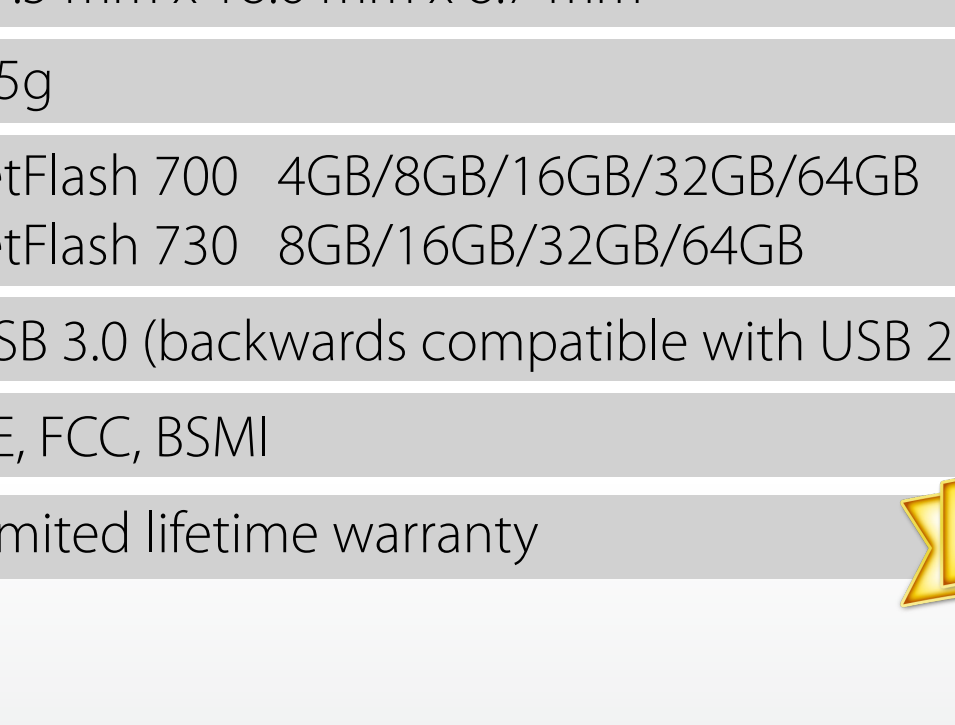

7 Specifications