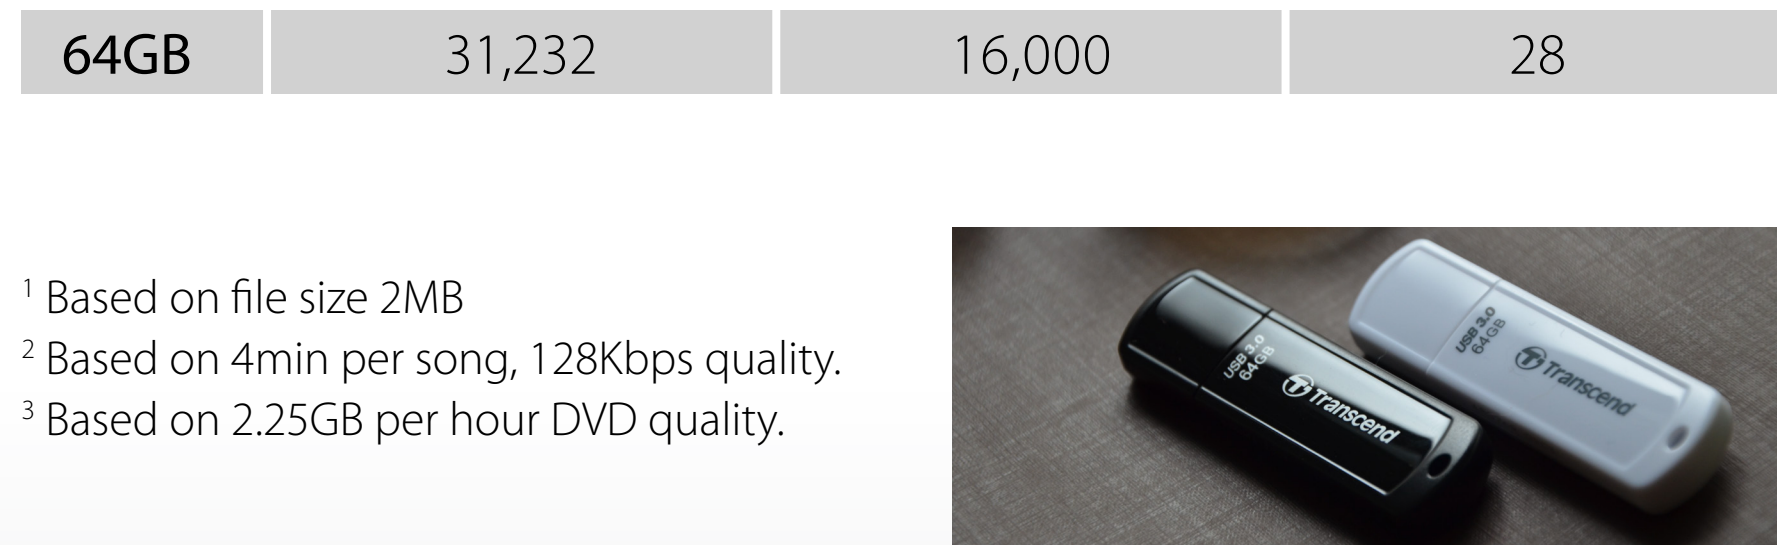

8 Storage Chart

	NUMBER OF PHOTOS¹	NUMBER OF SONGS²	HOURS OF VIDEO³
File Type	JPG	MP3	DVD
8GB	3,904	2,000	3.5
16GB	7,808	4,000	7
32GB	15,616	8,000	14
64GB	31,232	16,000	28