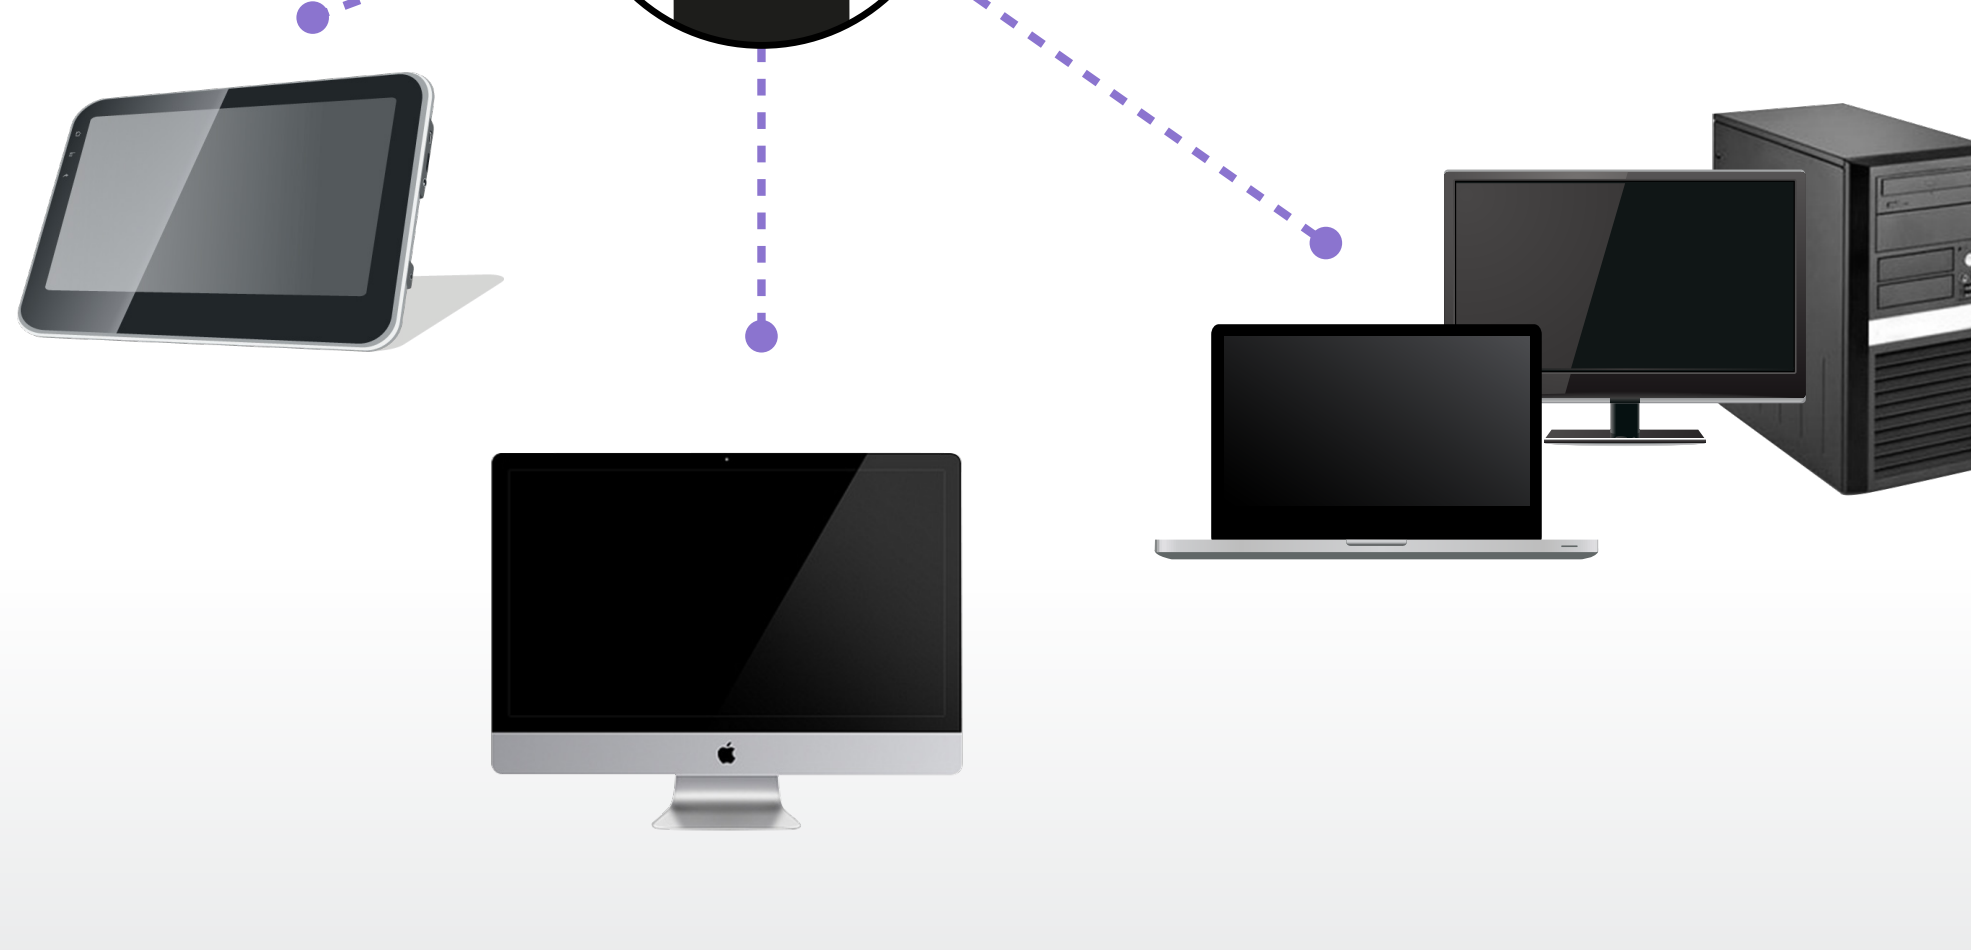

4 Compatible with Multiple Devices

It is compatible with multiple devices such as PCs, notebooks, tablets and stereos.