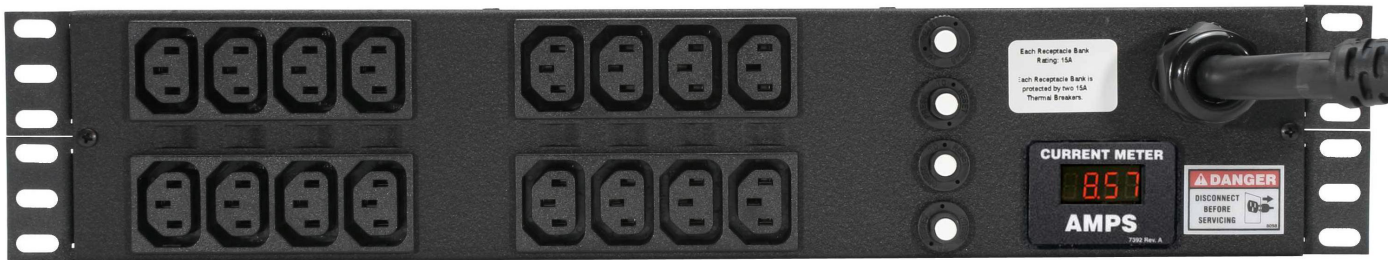

Part Number 2VRELAN160-103C13TL6
 Basic, Non-Surge
 Power Configuration 30A, 208V, 4.9kW
 Physical Configuration 19 in / 483 mm Horizontal

Description	The 2VRELAN160-103C13TL6 non-surge unit is ideal for facilities already equipped with surge protection.
Product Summary	2VRELAN160-103C13TL6 - Non-Surge, 30A, 208V, Horizontal, (16) IEC C13, breakered, 10 ft power cord with L6-30P, Current - Local Digital RMS Current Meter +/- 2% Accuracy with Full Scale 60Hz sine wave input, , Aggregate - Total Unit Monitoring
Monitoring	Current - Local Digital RMS Current Meter +/- 2% Accuracy with Full Scale 60Hz sine wave input
Plug Form	 L6-30P
Receptacle	 IEC C13 (Quantity: 16)

2VRELAN160-103C13TL6 - Product Specification and Options

Monitoring	Current - Local Digital RMS Current Meter +/- 2% Accuracy with Full Scale 60Hz sine wave input
Monitoring Level 1	Aggregate - Total Unit Monitoring
Quantity Of Inputs	1
Voltage	208V
Current	30A
VA per Input (Load Capacity)	4.9kW
Frequency	50/60 Hz
Over Current Protection	(4) 15A Thermal Breakers
Switch	No
Power Cable Wire Gauge	10/3
Power Cable Length	10ft
Plug Type	NEMA L6-30P Twistlock
Receptacle/Socket Type #1	IEC C13
Quantity on Face #1	16
Quantity per Breaker Pair #1	8
Style #1	Banks of 4
Maximum Output per Receptacle/Socket #1	15A per receptacle bank
Voltage per Receptacle/Socket #1	208V
Heavy Steel -Black Powder Coat	Yes
Configuration	19in / 435mm Horizontal Rackmount
Flush Mount	Yes
Made in the USA	Yes
Product Warranty	Three Year
Certification/Agency Approvals	RoHS Compliant
Certification/Agency Approvals	UL & c-UL Listed Accessory 1950
Chassis Dimensions (HxWxD)	3.45in x 17in x 1.61in
Shipped Weight	8lbs (3.63kg)