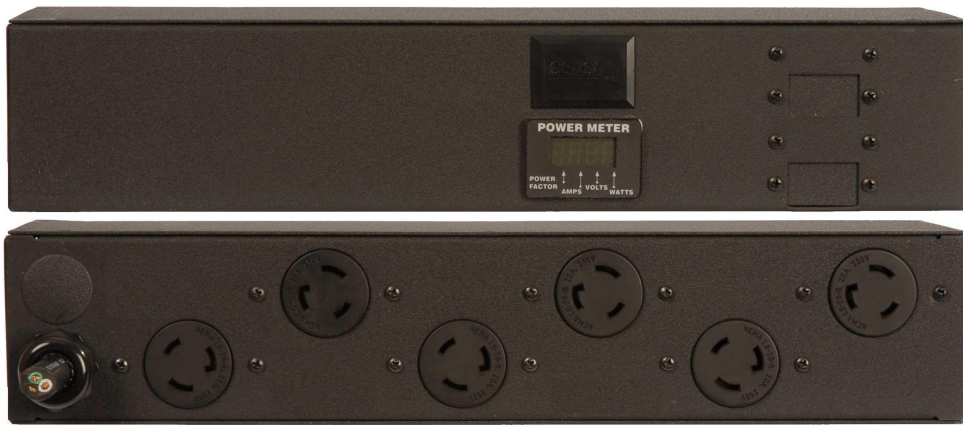

Part Number 2VHVRCN062-102L20TL6
 Basic, Non-Surge
 Power Configuration 20A, 208V, 3.3kW
 Physical Configuration 19 in / 483 mm Horizontal

Description	The 2VHVRCN062-102L20TL6 non-surge unit is ideal for facilities already equipped with surge protection.
Product Summary	2VHVRCN062-102L20TL6 - Non-Surge, 20A, 208V, Horizontal, (6) NEMA L6-20R, 10 ft power cord with L6-20P, Power - Local (A, V, W, PF) Digital RMS Scrolling Power Meter +/- 2% Accuracy with Full Scale 60Hz sine wave input , Aggregate - Total Unit Monitoring
Monitoring	Power - Local (A, V, W, PF) Digital RMS Scrolling Power Meter +/- 2% Accuracy with Full Scale 60Hz sine wave input
Plug Form	 L6-20P
Receptacle	 NEMA L6-20R (Quantity: 6)

2VHVRCN062-102L20TL6 - Product Specification and Options

Monitoring	Power - Local (A, V, W, PF) Digital RMS Scrolling Power Meter +/- 2% Accuracy with Full Scale 60Hz sine wave input
Monitoring Level 1	Aggregate - Total Unit Monitoring
Quantity Of Inputs	1
Voltage	208V
Current	20A
VA per Input (Load Capacity)	3.3kW
Frequency	50/60 Hz
Over Current Protection	None
Switch	No
Power Cable Wire Gauge	12/3
Power Cable Length	10ft
Plug Type	NEMA L6-20P Twistlock
Receptacle/Socket Type #1	NEMA L6-20R
Quantity on Rear #1	6
Style #1	Individual
Maximum Output per Receptacle/Socket #1	20A
Voltage per Receptacle/Socket #1	208V
Heavy Steel -Black Powder Coat	Yes
Configuration	19in / 435mm Horizontal Rackmount
19in Recess Mount	Yes
Made in the USA	Yes
Product Warranty	Three Year
Certification/Agency Approvals	NOM-003-SCFI-2000
Certification/Agency Approvals	RoHS Compliant
Certification/Agency Approvals	UL & c-UL Listed 60950
Chassis Dimensions (HxWxD)	3.39in x 17in x 6in
Shipped Weight	14lbs (6.35kg)