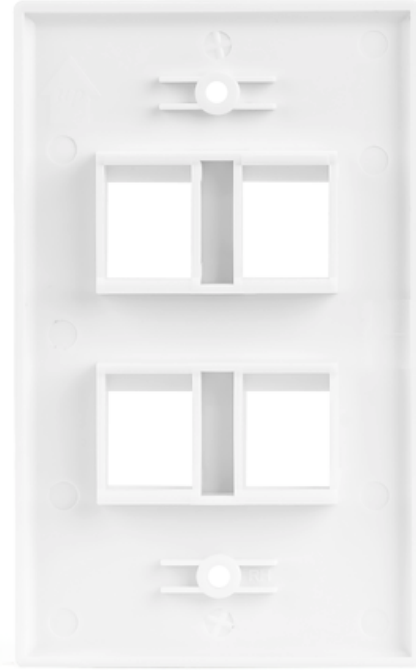

**4XEM 4 Port/Outlet RJ45 Cat5/Cat6 Ethernet Wall Plate (White)**

4XEM Part- **4XFP04KYWH**

Keep your networking connections looking professional and clean with 4XEM's RJ45 Cat5/Cat6 Ethernet Wall Plates. Our durable and flush-mount keystone wall plates are compatible with NEMA standard openings and perfectly fit any RJ45 keystone jacks or inserts.

## Features:

- Made with durable ABS plastic for quick and easy installation
- Easy snap-in installation of compatible keystone jacks
- Includes mounting screws for installation