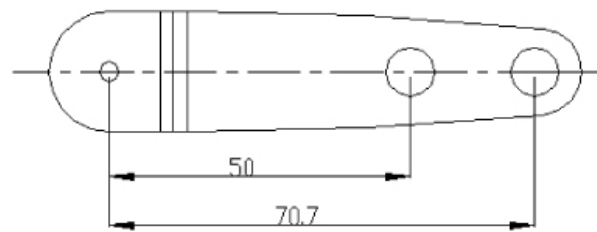

AMRV100A

VESA 100x100 to VESA 200x200 or 200/100 Adapter

AMRV100A

www.amer.com / www.amermounts.com

sales@amer.com
1-800-262-9703

Specifications subject to change without notice. Errors and omissions excepted. All trademarks are properties of their respective owners.

Revision 2.02