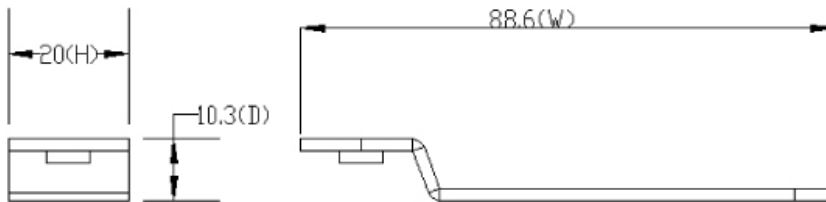

AMRV100A

VESA 100x100 to VESA 200x200 or 200/100 Adapter

AMRV100A

www.amer.com / www.amermounts.com

sales@amer.com
1-800-262-9703

Specifications subject to change without notice. Errors and omissions excepted. All trademarks are properties of their respective owners.

Revision 2.02