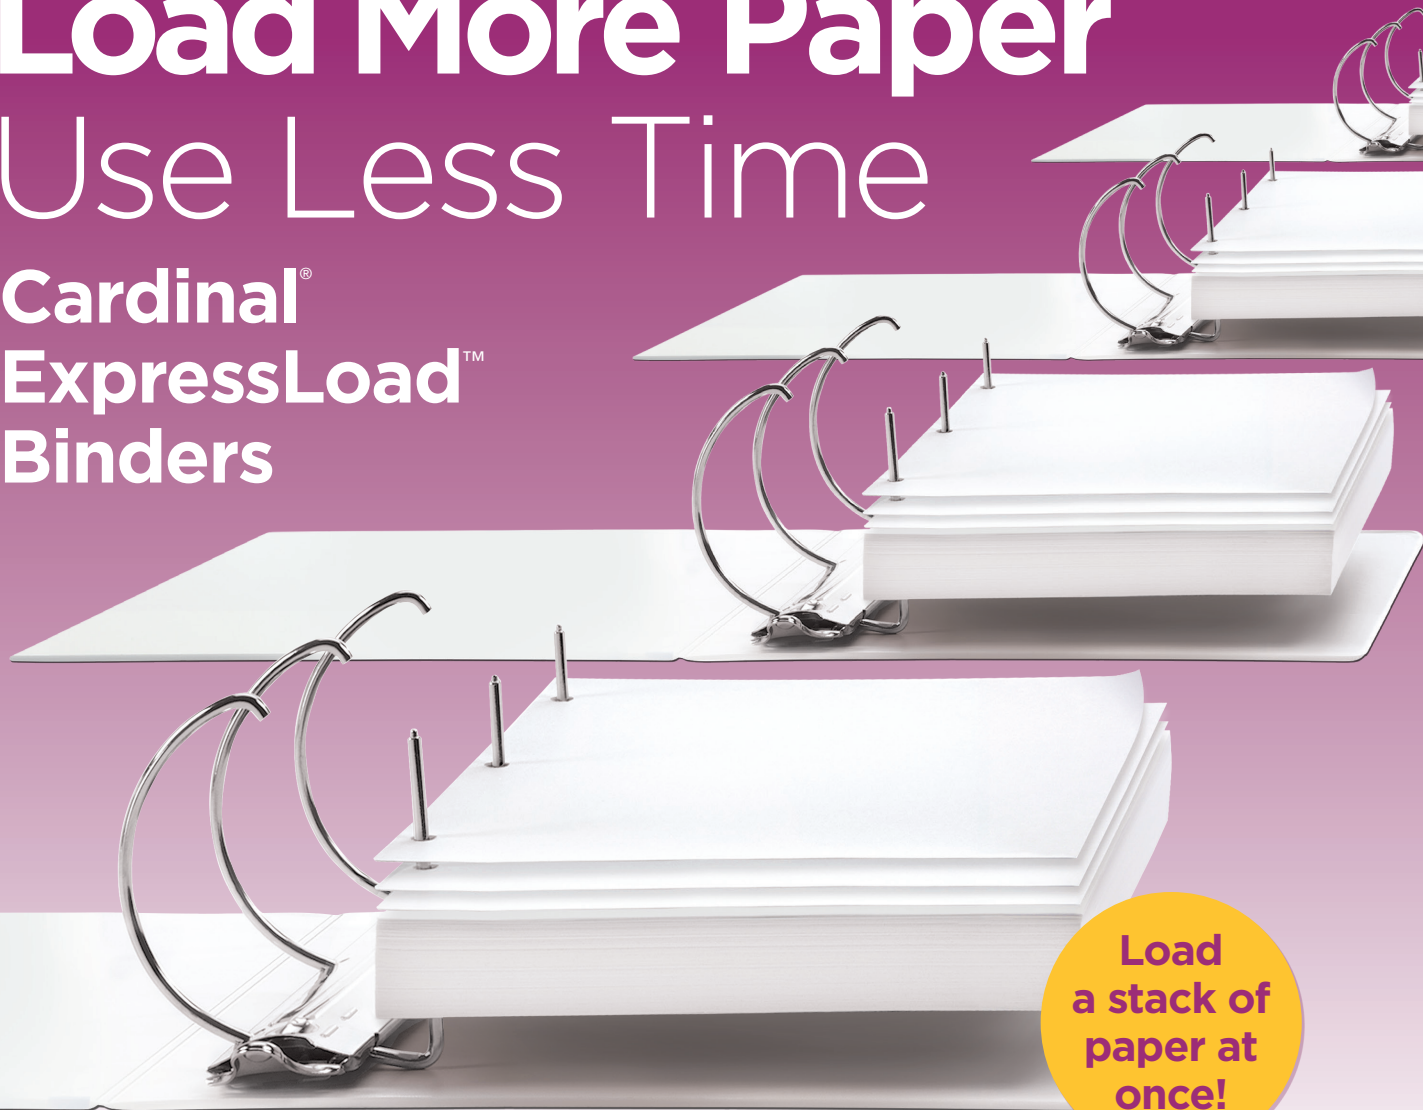

Load More Paper Use Less Time

Cardinal® ExpressLoad™ Binders

**Load
a stack of
paper at
once!**

Check Out These Features:

Locking Straight-Post Ring

Great for preparing
multiple presentations

PVC-Free, Non-Stick

ClearVue™ Cover
for 3-Sided Customization

ITEM NUMBER	COLOR	RING SIZE	SHEET CAPACITY
CRD49110CB	White	1½"	300
CRD49120	White	2"	425
CRD49130	White	3"	675
CRD49140	White	4"	750
CRD49150	White	5"	975