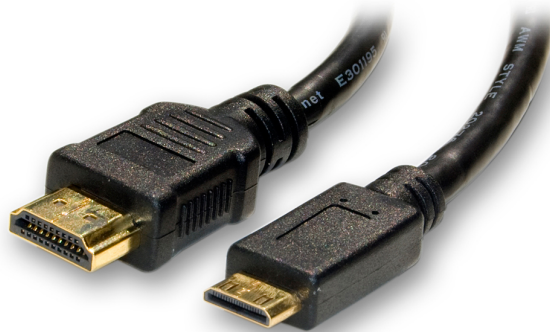

4XEM 10Ft Mini HDMI To HDMI M/M Adapter Cable

4XEM Part- 4XHDMIMINI10FT

Introducing the 4XEM 10FT Mini HDMI To HDMI M/M Adapter Cable - your gateway to seamless high-definition connections and offering 4K@30Hz video resolutions. With a lifetime warranty, you can trust in its durability and performance. This passive cable boasts bidirectional capabilities, making it ideal for various applications. The PVC cable jacket and aluminum-mylar foil shielding ensure exceptional signal quality and reliability. The gold-plated connectors add a touch of luxury to your setup while maintaining pristine signal integrity. Designed for general purpose use, this cable features 19 conductors and a bandwidth that supports HDMI 1.4 (10.2/8.16Gbps) specifications.

## Features

- Lifetime warranty
- Passive cable with bidirectional functionality
- Premium gold-plated connectors for optimal signal quality
- Durable PVC jacket and aluminum-mylar foil shielding
- Supports HDMI 1.4
- Supports Max Resolution of 4K@30Hz and Full HD (1920x1080p@120Hz)
- Bandwidth of 10.2/8.16Gbps
- Mini-HDMI (Male) to HDMI (Male) connectors for versatility
- 10-foot length with a slim 0.23-inch (5.8mm) cable OD
- Lightweight cable

## Application

- **Seamless Connectivity:** This passive cable offers bidirectional compatibility, making it suitable for a wide range of devices and applications.
- **Public Sector and Home Advantage:** The 4XEM Mini HDMI To HDMI M/M Adapter Cable offers a bidirectional, passive connection with a gold-plated interface, durable PVC jacket, and aluminum-mylar foil shielding, providing a reliable and versatile HDMI 1.4 (10.2/8.16Gbps) solution with a lifetime warranty, ideal for home users, education, office workers, and medical institutions.
- **Versatile Compatibility:** The Mini-HDMI (Male) to HDMI (Male) connectors allow you to connect your devices effortlessly, from cameras and laptops to displays and projectors.