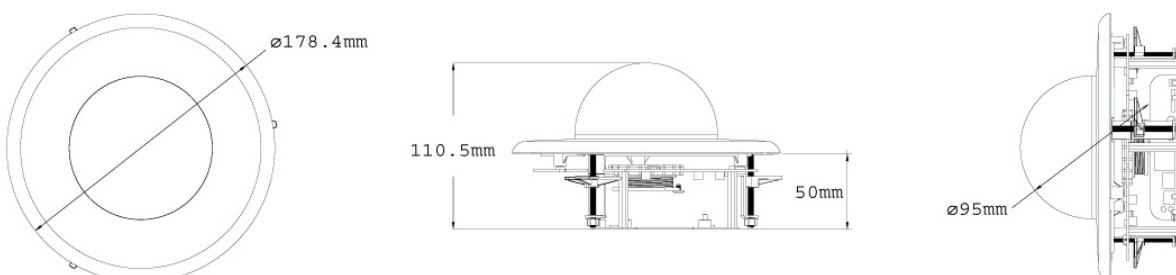

## SPECIFICATIONS

Camera		
Image Sensor		1/2.5" progressive scan CMOS
Picture Elements		1920 (H) x 1080 (V)
Minimum Illumination	Color	1 Lux (1/30 sec), 0.5 Lux (1/5 sec)
	B/W IR ON	0 Lux
Shutter Speed		Automatic, Manual (1/5 ~ 1/8000 sec)
White Balance		Automatic, Manual (2800K ~ 8500K)
Lens		
Megapixel		Yes
Day/Night		Yes (with removable IR-cut filter)
Lens Type		Varifocal
Focal Length		3 ~ 9 mm
Maximum Aperture		F/1.3
Mount		Ø 14 mm
Image Format		1/3"
Operation	Focus	Manual (w / lock)
	Zoom	Manual (w / lock)
	Iris	DC
Max. Torque (Focus/ Zoom Screws)		0.049 N.m
IR LED Quantity		10 IR LEDs
IR Distance		15 m / 50 ft (Max.)
Operation		
Video Compression		H.264, MJPEG
Video Streaming		Dual streams from H.264 and MJPEG
Frame Rate		30 fps at 1920 x 1080 * The frame rate and the performance may vary depending on the number of connections and data bitrates (different scenes).
Image Setting		Brightness, Contrast, Sharpness, Gamma, White Balance, Flicker-less, Image Orientation, Shutter Speed, Backlight Compensation, D/N Sensitivity, WDR, Defog
Audio Compression		G.711, AAC (16 kHz / 16 bit) * AAC is only supported by GV-System V8.5 or later
Two-way Audio		Yes
Sensor Input		1 Input (Dry Contact)
Alarm Output		1 Output (200mA 5V DC)
Video Resolution		
Main Stream	4:3	1600 x 1200, 1280 x 960, 640 x 480, 320 x 240
	16:9	1920 x 1080, 1280 x 720, 640 x 360, 448 x 252
	5:4	1280 x 1024, 640 x 512, 320 x 256
Sub Stream	4:3	640 x 480, 320 x 240
	16:9	640 x 360, 448 x 252
	5:4	640 x 512, 320 x 256
Network		
Interface		10/100 Ethernet
Ethernet Protocol		HTTP, HTTPS, TCP, UDP, SMTP, FTP, DHCP, NTP, UPnP, DynDNS, 3GPP/ISMA, RTSP, PSIA, SNMP, QoS (DSCP), ONVIF
Mechanical		
Lens Mounting		Ø 14 mm
Camera Angle Adjustment	Pan	0° ~ 350°
	Tilt	10° ~ 90°
	Rotation	0° ~ 340°
Temperature Detector		Yes