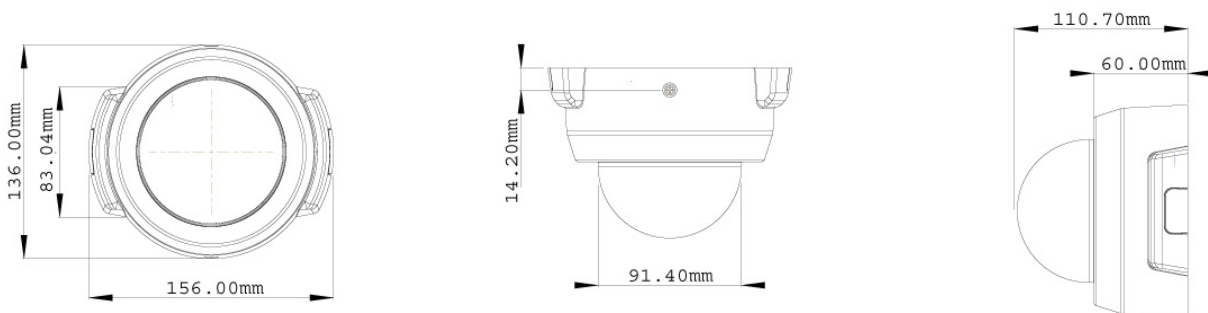

Hard-Ceiling Mount