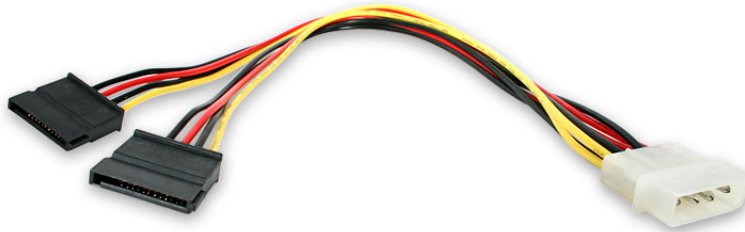

12in LP4 to 2x SATA Power Y Cable Adapter

StarTech ID: *PYO2LP4SATA*

This 12in LP4 to SATA Power Y Cable Adapter features two Serial ATA power (female) connectors and one LP4 male connection - a reliable solution that lets you power two SATA drives using a single LP4 connection to the computer power supply.

This durable LP4/SATA Y cable adapter is 1ft in length, giving you enough cable slack to position drives as needed within the computer case while saving the cost and hassle of upgrading a power supply for compatibility with Serial ATA drives.

Expertly designed and constructed of top quality materials, the LP4/SATA Power cable is backed by StarTech.com's Lifetime Warranty.

Features

- Compatible with all Serial ATA hard drives
- Easy to install

Technical Specifications

- Warranty: Lifetime warranty
- Carton Quantity: 250
- Shipping (Package) Weight: 0.09 lb [0.04 kg]
- Cable Length: 12 in [304.8 mm]
- Cable Jacket Type: PVC - Polyvinyl Chloride
- Connector A: 1 - 4 pin Power (LP4) Plug
- Connector B: 2 - 15 pin SATA Power Receptacle