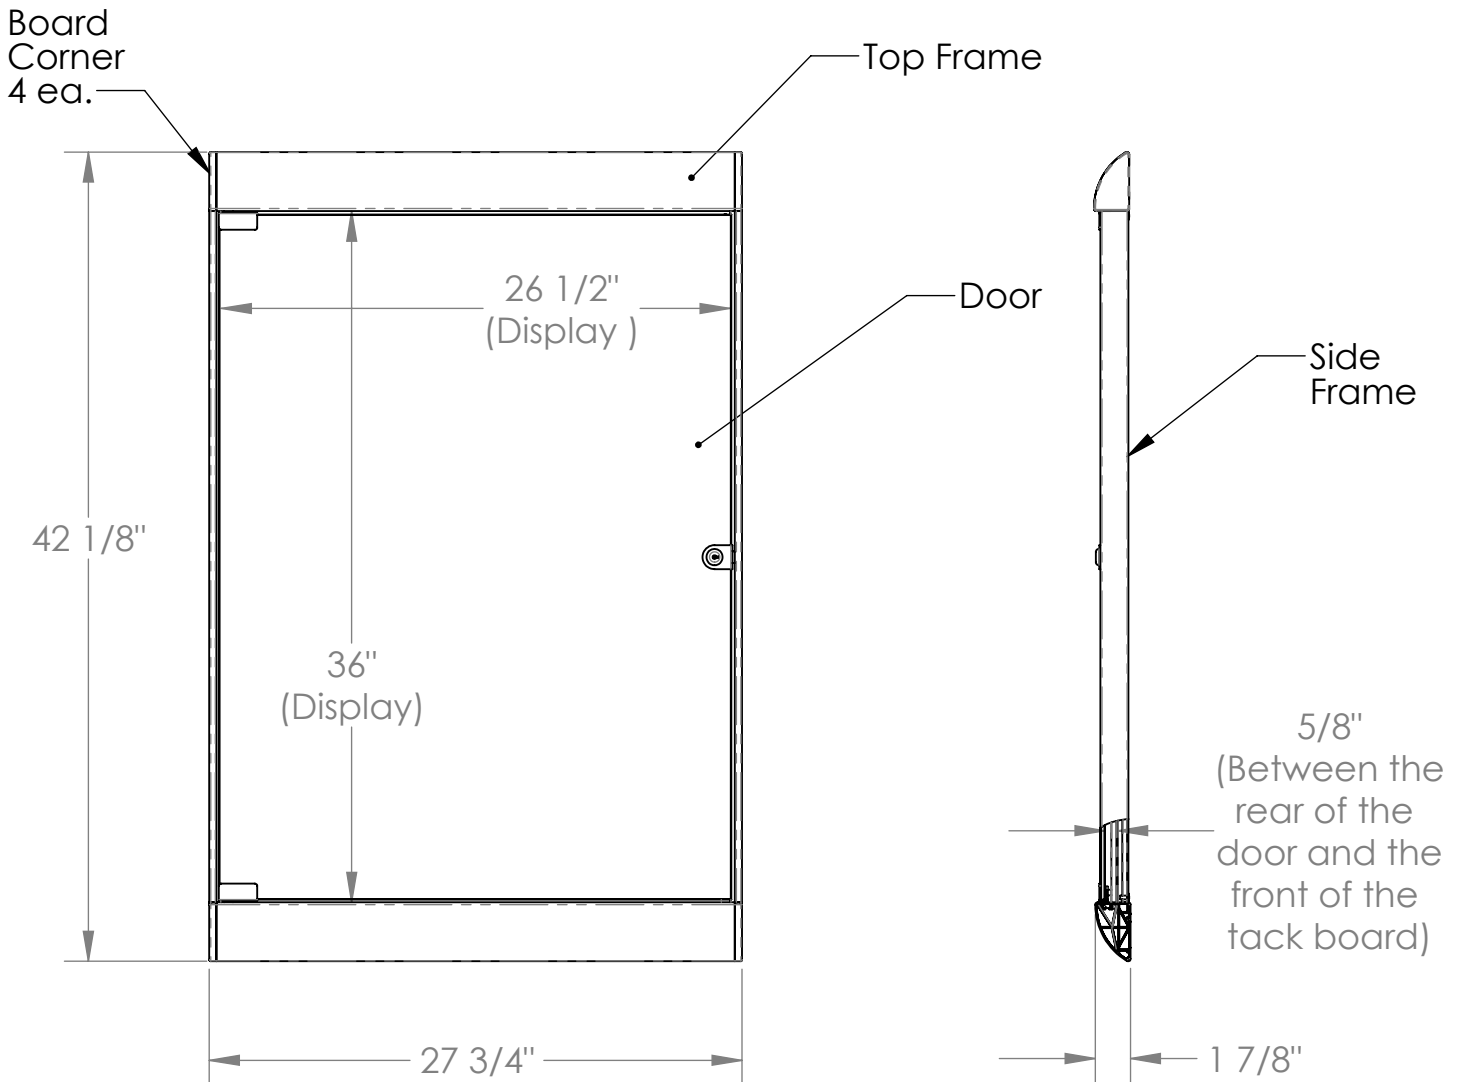

# Silhouette Enclosed Tack Boards

### Materials:

- Framework: aluminum extrusion.
- Door : 1/4" thick tempered glass.
- Tack panels : 3/8" thick fiber board covered in either "Flair Performance Fabric" or "PremaTak Vinyl" fabric.
- Door lock and hinges - chrome plated steel
- Door lock mount plate - polished stainless steel.
- Board corners - black thermoplastic.
- Door stop bumpers - black rubber.

### Features:

- Matching top and bottom frames finishes: satin aluminum.
- Frameless door for optimum viewing
- 2 cleat style hanger rails are included.
- Letter size paper display capacity: 3 across / 3 down (Portrait)  
2 across / 4 down (Landscape)
- Tack panels are available in 15 colors (see sheet 2)
- Can be mounted so that the door opens from the left or right.

### Notes:

- Units have black satin anodized side frames.
- Unit weight - 31 Lbs.