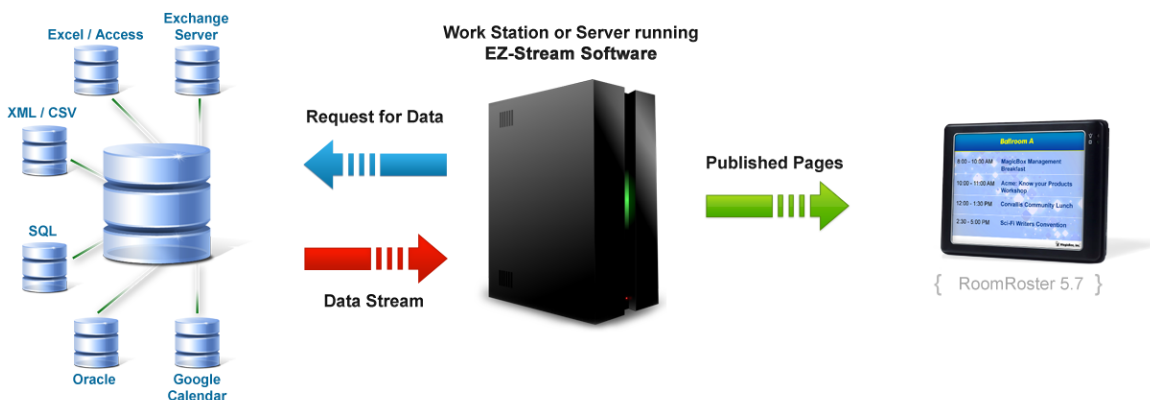

RoomRoster 5.7

RR057P – 5.7" enclosed screen with database integration software for displaying calendar events

{ RoomRoster 5.7 }

{ EZ-Stream Software }

Core Features

- 5.7" display with built in MagicBox media player
- Automatically display event schedules, statistics or other information from virtually any data source, database.
- Power Over Ethernet (PoE) provides for simpler installation.
- Comes bundled with EZ-Stream software.

Applications

- Corporate meeting rooms to show their meeting calendar or events
- Universities to display their calendar
- Hospitality services can display room availabilities and other information
- Convention Centers to show their upcoming scheduled events
- Hospitals can display their meeting times

RoomRoster 5.7 with EZ-Stream

As data comes in, EZ-Stream organizes that data according to a template that is user designed.

Specifications

Content	Text	All true type fonts
	Images	JPG, PNG, BMP, GIF, TIFF, WMF, EMF, ICO
	Video Modes (4:3)	640x480 (VGA)
I/O	Video Outputs	Built in LVDS display
	Ethernet	10/100 Integrated
Mechanical	Dimensions	5.98" (152) Width
		4.41" (112) Height
		1.3" (33) Depth
	Form Factor	5.7" Panel Display
	Power Supply	Power Over Ethernet (PoE) 14.5W
System	Weight	1.08 lbs. (without enclosure)
	Processor	DM&P Vortex86DX 1GHz
	Graphics Core	SoC
	Memory	256 MB
LCD	Hard Drive	32 MB Compact Flash Card
	Display Type	5.7" TFT LCD
	Backlight	LED (25,000 hr lifetime)
	Brightness	400 cd/m ²
	Contrast Ratio	300:1
	Display Color	262,144
Viewing Angle	Vertical 100°, Horizontal 140°	

Mounting Options

RoomRoster5.7- Flush Mount Case

RoomRoster5.7- Surface Mount Case

Packing List

- RoomRoster Display Unit
- Control Keypad
- Power Over Ethernet Splitter
- EZ-Stream Software CD-ROM
- User Manual
- Warranty/Registration Card
- Enclosure (optional)
- Single Unit PoE Injector/Midspan (optional)