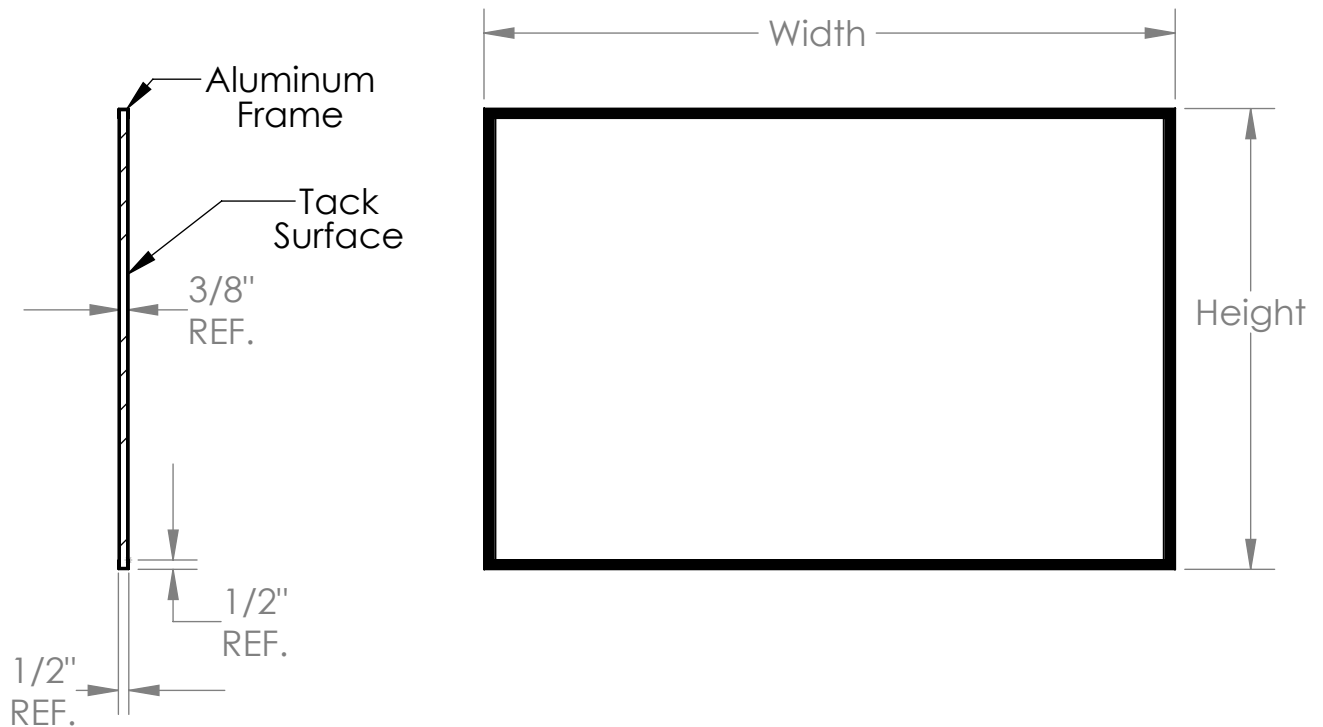

1300 Series

Aluminum Framed Cork Bulletin Boards

Materials:

- Framing: Satin anodized 6063-T5 aluminum extrusion.
- Tack surface: 1/32" fine grain natural cork laminated to 3/8" thick fiberboard, with a mylar film backing.

Features:

- Board hangers are included.
- Aluminum frame is permanently attached to the tack surface.
- Available in the following sizes:
12"H x 46.5"W, 18"H x 24"W, 24"H x 36"W, 36"H x 46.5"W.
- Available in natural, blue, red, and green cork finishes.
- Board is guaranteed for 10 years.