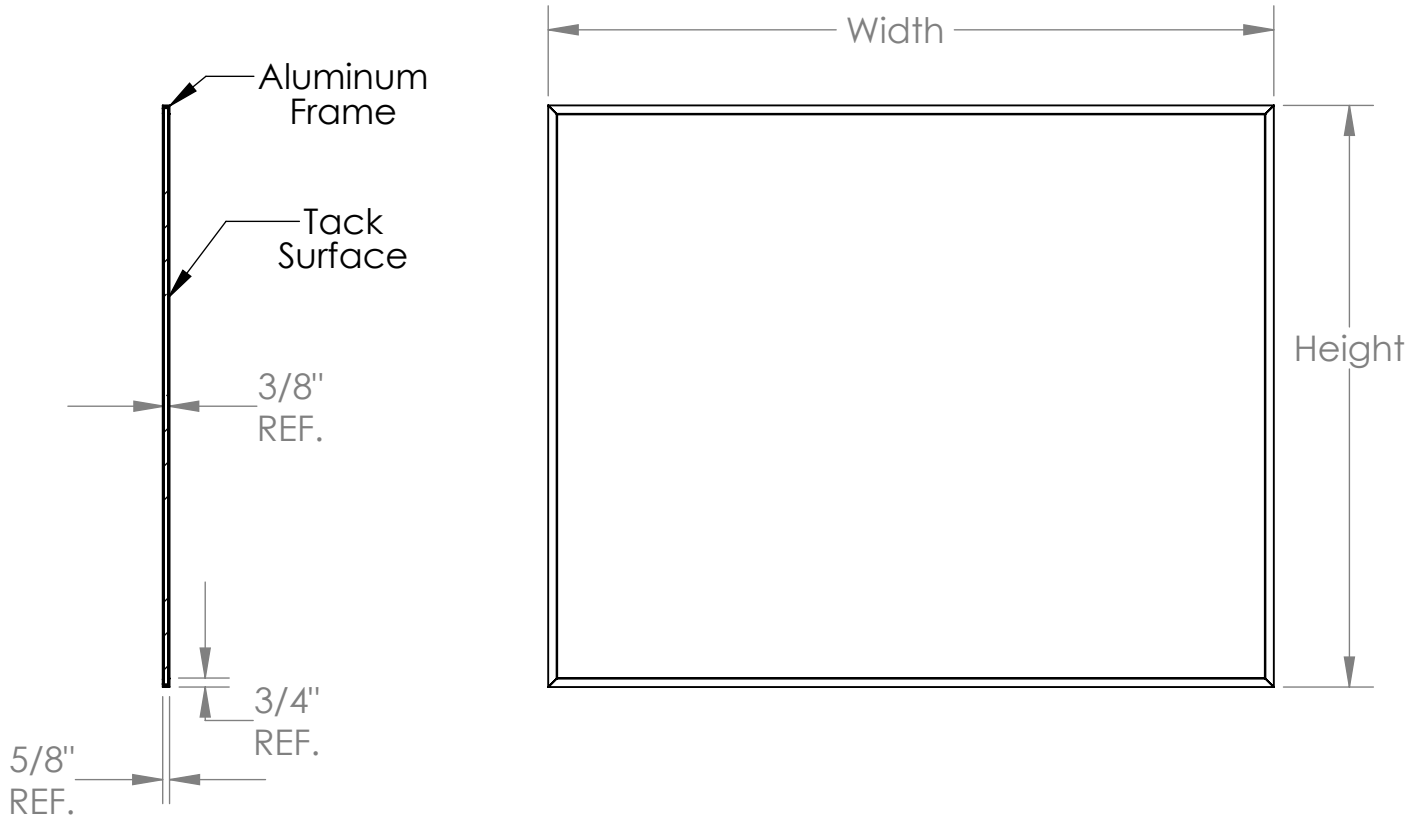

AK Series

Aluminum Framed Cork Bulletin Boards

Materials:

- Framing: Satin anodized 6063-T5 aluminum extrusion.
- Tack surface: 1/32" fine grain natural cork laminated to 3/8" thick fiberboard, with a mylar film backing.

Features:

- Board hangers are included.
- Aluminum frame is permanently attached to the tack surface.
- Available in the following sizes:
3'H x 5'W, 4'H x 4'W, 4'H x 5'W, 4'H x 6'W, 4'H x 8'W, 4'H x 10'W, 4'H x 12'W.
- Board is guaranteed for 10 years.