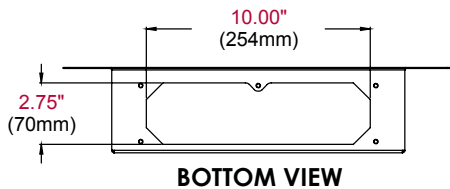

Package Specifications

	PACKAGE SIZE (W x H x D)	PACKAGE SHIP WEIGHT	PACKAGE UPC CODE	PACKAGE CONTENTS	UNITS IN PACKAGE
IBA3AC(-W)	21" x 11.5" x 5.25" (533 x 292 x 133mm)	6lb (2.72kg)	IBA3AC: 735029275855 IBA3AC-W: 735029275879	Recessed Storage Accessory Box, Leviton Smart Grid® Tamper Resistant Duplex Receptacle, galvanized outlet box with knock outs, mounting hardware, cable management ties and grommet	1

NOTES:

DO NOT run or pull the TV cord or other electrical cords inside the drywall. National Electrical Code (NEC) DOES NOT ALLOW the installation of the TV power cord or an extension cord behind the wall. When adding a duplex receptacle power outlet ONLY LICENSED PROFESSIONALS SHOULD INSTALL THIS PRODUCT. Be sure to install the Recessed Cable Management and Power Storage Accessory Box in accordance with the National Electrical Code (NEC) and local codes.

Leviton Smart Grid® Model# T5280-E (black) & T5280-W (white) Specifications:

Joules Rating – 720
Dielectric Voltage – Withstands 2000V per UL498
Max Surge Current – L-N: 18kA, L-G: 9kA, N-G: 9kA
SCCR – 5000A
MCOV – 150V rms
Alarm Indicator – LED Light
For further information see website www.leviton.com

Accessories

ACC415: Metal Stud Fasteners

All dimensions = inch (mm)

ARCHITECTS SPECIFICATIONS

The Recessed Cable Management and Power Storage Accessory Box shall be a Peerless model IBA3AC / IBA3AC-W and shall be located where indicated on the plans. It shall be constructed of heavy gauge cold rolled steel and feature scratch resistant gloss black or white fused epoxy finish. Assembly and installation shall be done according to instructions provided by the manufacturer.