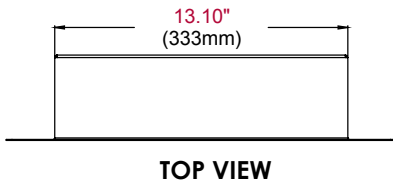

Package Specifications

	PACKAGE SIZE (W x H x D)	PACKAGE SHIP WEIGHT	PACKAGE UPC CODE	PACKAGE CONTENTS	UNITS IN PACKAGE
IBA3AC(-W)	21" x 11.5" x 5.25" (533 x 292 x 133mm)	6lb (2.72kg)	IBA3AC: 735029275855 IBA3AC-W: 735029275879	Recessed Storage Accessory Box, Leviton Smart Grid® Tamper Resistant Duplex Receptacle, galvanized outlet box with knock outs, mounting hardware, cable management ties and grommet	1

NOTES:

DO NOT run or pull the TV cord or other electrical cords inside the drywall. National Electrical Code (NEC) DOES NOT ALLOW the installation of the TV power cord or an extension cord behind the wall. When adding a duplex receptacle power outlet ONLY LICENSED PROFESSIONALS SHOULD INSTALL THIS PRODUCT. Be sure to install the Recessed Cable Management and Power Storage Accessory Box in accordance with the National Electrical Code (NEC) and local codes.

Leviton Smart Grid® Model# T5280-E (black) & T5280-W (white) Specifications:

Joules Rating – 720
Dielectric Voltage – Withstands 2000V per UL498
Max Surge Current – L-N: 18kA, L-G: 9kA, N-G: 9kA
SCCR – 5000A
MCOV – 150V rms
Alarm Indicator – LED Light
For further information see website www.leviton.com

Accessories

ACC415: Metal Stud Fasteners

All dimensions = inch (mm)

ARCHITECTS SPECIFICATIONS

The Recessed Cable Management and Power Storage Accessory Box shall be a Peerless model IBA3AC / IBA3AC-W and shall be located where indicated on the plans. It shall be constructed of heavy gauge cold rolled steel and feature scratch resistant gloss black or white fused epoxy finish. Assembly and installation shall be done according to instructions provided by the manufacturer.