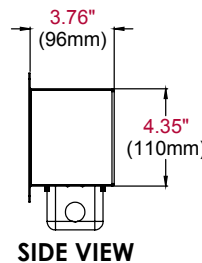

Package Specifications

	PACKAGE SIZE (W x H x D)	PACKAGE SHIP WEIGHT	PACKAGE UPC CODE	PACKAGE CONTENTS	UNITS IN PACKAGE
IBA3AC(-W)	21" x 11.5" x 5.25" (533 x 292 x 133mm)	6lb (2.72kg)	IBA3AC: 735029275855 IBA3AC-W: 735029275879	Recessed Storage Accessory Box, Leviton Smart Grid® Tamper Resistant Duplex Receptacle, galvanized outlet box with knock outs, mounting hardware, cable management ties and grommet	1

NOTES:

DO NOT run or pull the TV cord or other electrical cords inside the drywall. National Electrical Code (NEC) DOES NOT ALLOW the installation of the TV power cord or an extension cord behind the wall. When adding a duplex receptacle power outlet ONLY LICENSED PROFESSIONALS SHOULD INSTALL THIS PRODUCT. Be sure to install the Recessed Cable Management and Power Storage Accessory Box in accordance with the National Electrical Code (NEC) and local codes.

Leviton Smart Grid® Model# T5280-E (black) & T5280-W (white) Specifications:

Joules Rating – 720
Dielectric Voltage – Withstands 2000V per UL498
Max Surge Current – L-N: 18kA, L-G: 9kA, N-G: 9kA
SCCR – 5000A
MCOV – 150V rms
Alarm Indicator – LED Light
For further information see website www.leviton.com

Accessories

ACC415: Metal Stud Fasteners

All dimensions = inch (mm)

ARCHITECTS SPECIFICATIONS

The Recessed Cable Management and Power Storage Accessory Box shall be a Peerless model IBA3AC / IBA3AC-W and shall be located where indicated on the plans. It shall be constructed of heavy gauge cold rolled steel and feature scratch resistant gloss black or white fused epoxy finish. Assembly and installation shall be done according to instructions provided by the manufacturer.