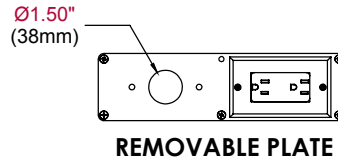

Package Specifications

	PACKAGE SIZE (W x H x D)	PACKAGE SHIP WEIGHT	PACKAGE UPC CODE	PACKAGE CONTENTS	UNITS IN PACKAGE
IBA3AC(-W)	21" x 11.5" x 5.25" (533 x 292 x 133mm)	6lb (2.72kg)	IBA3AC: 735029275855 IBA3AC-W: 735029275879	Recessed Storage Accessory Box, Leviton Smart Grid® Tamper Resistant Duplex Receptacle, galvanized outlet box with knock outs, mounting hardware, cable management ties and grommet	1

NOTES:

DO NOT run or pull the TV cord or other electrical cords inside the drywall. National Electrical Code (NEC) DOES NOT ALLOW the installation of the TV power cord or an extension cord behind the wall. When adding a duplex receptacle power outlet ONLY LICENSED PROFESSIONALS SHOULD INSTALL THIS PRODUCT. Be sure to install the Recessed Cable Management and Power Storage Accessory Box in accordance with the National Electrical Code (NEC) and local codes.

Leviton Smart Grid® Model# T5280-E (black) & T5280-W (white) Specifications:

Joules Rating – 720
Dielectric Voltage – Withstands 2000V per UL498
Max Surge Current – L-N: 18kA, L-G: 9kA, N-G: 9kA
SCCR – 5000A
MCOV – 150V rms
Alarm Indicator – LED Light
For further information see website www.leviton.com

Accessories

ACC415: Metal Stud Fasteners

All dimensions = inch (mm)

ARCHITECTS SPECIFICATIONS

The Recessed Cable Management and Power Storage Accessory Box shall be a Peerless model IBA3AC / IBA3AC-W and shall be located where indicated on the plans. It shall be constructed of heavy gauge cold rolled steel and feature scratch resistant gloss black or white fused epoxy finish. Assembly and installation shall be done according to instructions provided by the manufacturer.