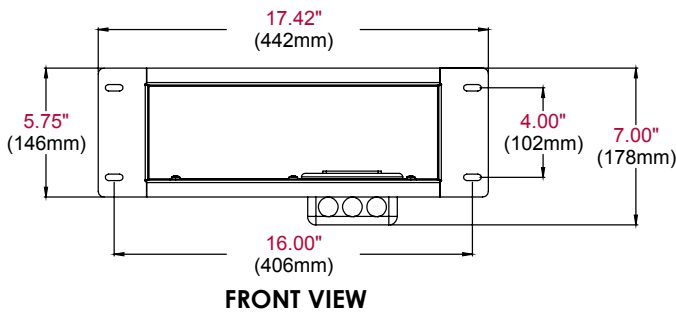

Package Specifications

	PACKAGE SIZE (W x H x D)	PACKAGE SHIP WEIGHT	PACKAGE UPC CODE	PACKAGE CONTENTS	UNITS IN PACKAGE
IBA3AC(-W)	21" x 11.5" x 5.25" (533 x 292 x 133mm)	6lb (2.72kg)	IBA3AC: 735029275855 IBA3AC-W: 735029275879	Recessed Storage Accessory Box, Leviton Smart Grid® Tamper Resistant Duplex Receptacle, galvanized outlet box with knock outs, mounting hardware, cable management ties and grommet	1

NOTES:

DO NOT run or pull the TV cord or other electrical cords inside the drywall. National Electrical Code (NEC) DOES NOT ALLOW the installation of the TV power cord or an extension cord behind the wall. When adding a duplex receptacle power outlet ONLY LICENSED PROFESSIONALS SHOULD INSTALL THIS PRODUCT. Be sure to install the Recessed Cable Management and Power Storage Accessory Box in accordance with the National Electrical Code (NEC) and local codes.

Leviton Smart Grid® Model# T5280-E (black) & T5280-W (white) Specifications:

Joules Rating – 720
Dielectric Voltage – Withstands 2000V per UL498
Max Surge Current – L-N: 18kA, L-G: 9kA, N-G: 9kA
SCCR – 5000A
MCOV – 150V rms
Alarm Indicator – LED Light
For further information see website www.leviton.com

Accessories

ACC415: Metal Stud Fasteners

All dimensions = inch (mm)

ARCHITECTS SPECIFICATIONS

The Recessed Cable Management and Power Storage Accessory Box shall be a Peerless model IBA3AC / IBA3AC-W and shall be located where indicated on the plans. It shall be constructed of heavy gauge cold rolled steel and feature scratch resistant gloss black or white fused epoxy finish. Assembly and installation shall be done according to instructions provided by the manufacturer.