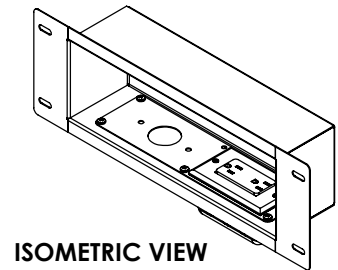

Package Specifications

	PACKAGE SIZE (W x H x D)	PACKAGE SHIP WEIGHT	PACKAGE UPC CODE	PACKAGE CONTENTS	UNITS IN PACKAGE
IBA3AC(-W)	21" x 11.5" x 5.25" (533 x 292 x 133mm)	6lb (2.72kg)	IBA3AC: 735029275855 IBA3AC-W: 735029275879	Recessed Storage Accessory Box, Leviton Smart Grid® Tamper Resistant Duplex Receptacle, galvanized outlet box with knock outs, mounting hardware, cable management ties and grommet	1

NOTES:

DO NOT run or pull the TV cord or other electrical cords inside the drywall. National Electrical Code (NEC) DOES NOT ALLOW the installation of the TV power cord or an extension cord behind the wall. When adding a duplex receptacle power outlet ONLY LICENSED PROFESSIONALS SHOULD INSTALL THIS PRODUCT. Be sure to install the Recessed Cable Management and Power Storage Accessory Box in accordance with the National Electrical Code (NEC) and local codes.

Leviton Smart Grid® Model# T5280-E (black) & T5280-W (white) Specifications:

Joules Rating – 720
Dielectric Voltage – Withstands 2000V per UL498
Max Surge Current – L-N: 18kA, L-G: 9kA, N-G: 9kA
SCCR – 5000A
MCOV – 150V rms
Alarm Indicator – LED Light
For further information see website www.leviton.com

Accessories

ACC415: Metal Stud Fasteners

All dimensions = inch (mm)

ARCHITECTS SPECIFICATIONS

The Recessed Cable Management and Power Storage Accessory Box shall be a Peerless model IBA3AC / IBA3AC-W and shall be located where indicated on the plans. It shall be constructed of heavy gauge cold rolled steel and feature scratch resistant gloss black or white fused epoxy finish. Assembly and installation shall be done according to instructions provided by the manufacturer.