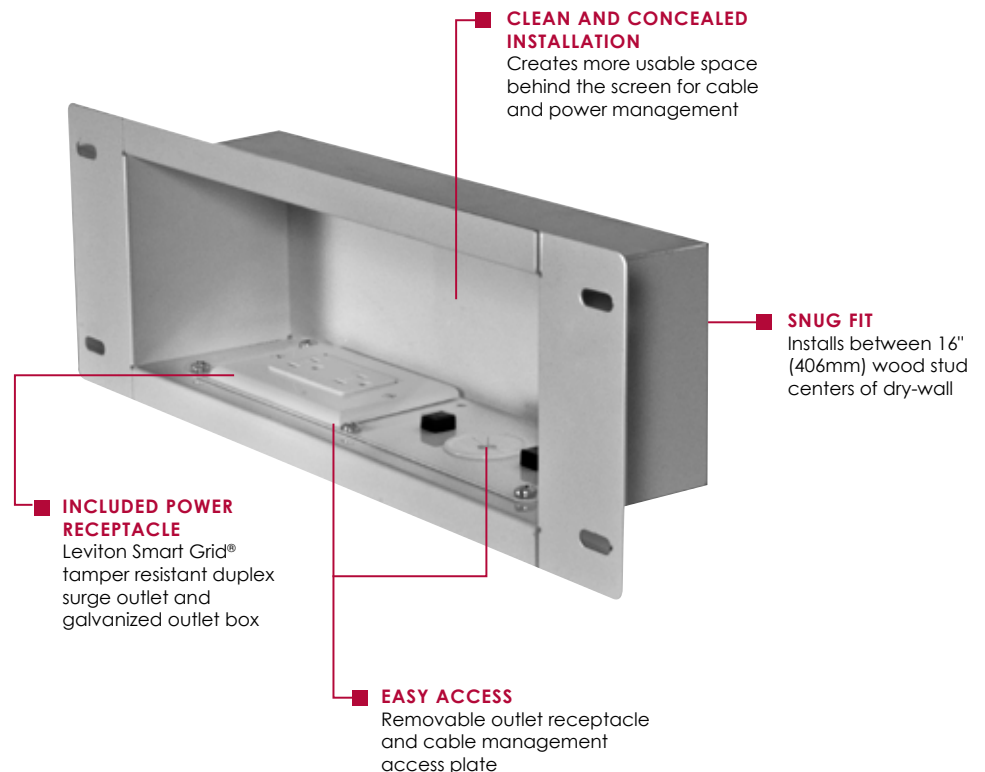

IBA3AC
IBA3AC-W

Recessed Cable Management and Power Storage Accessory Box with Surge Protected Duplex Receptacle

With the IBA3AC Recessed Cable and Storage Management Box from Peerless, cables and cords become virtually invisible. When combined with a Peerless mount, the In-wall accessory box provides the perfect behind-the-screen solution to conceal unsightly power and low-voltage cables like HDMI or RCA behind flat panel displays, audio components or other devices. Complete with a receptacle knock-out for adding included duplex power module, the IBA3AC creates a professional look in any setting.

 Max load: 25lb (11.33kg)

FEATURES

- 15 Amp/125 Volt duplex receptacle power source with surge protection with NEMA 5-15R
- Low-profile design fits behind the thinnest mounts and flat panel displays
- Component cables routed inside the wall
- Sleek design makes outside cable covers unnecessary
- Heavy gage cold rolled steel construction
- Cable ties and grommet included for an organized finish
- Installs between 16" (406mm) wood stud centers when positioned vertically
- Can be mounted horizontally or vertically for better positioning

Clean and Easy Cable Management

IBA3AC(-W)	Recessed Cable Management and Power Storage Accessory Box with Surge Protected Duplex Receptacle
-------------------	--

Product Specifications

	DIMENSIONS (W x H x D)	PRODUCT WEIGHT	LOAD CAPACITY	FINISH	AVAILABLE COLORS
IBA3AC(-W)	Usable Space: 13.10" x 4.35" x 3.76" (333 x 110 x 96mm) Overall Dimensions: 17.42" x 5.75" x 3.76" (442 x 146 x 96mm)	5.5lb (2.49kg)	25lb (11.33kg)	Scratch resistant fused epoxy	IBA3AC: Gloss Black IBA3AC-W: White