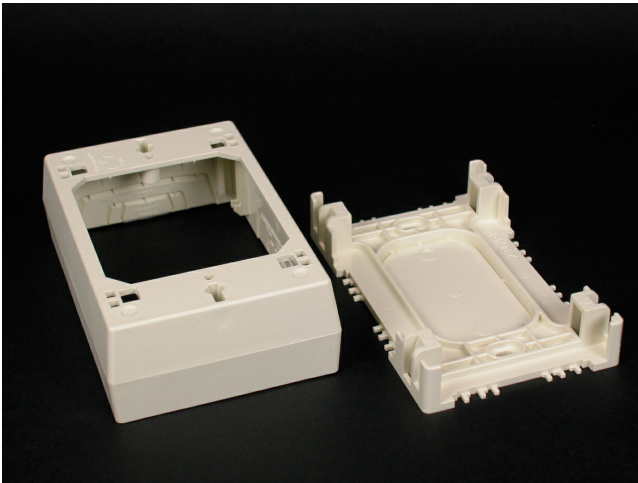

Wiremold
Wiremold 400/800/2300/2300D Series One-Gang Device Box, Ivory
Part No. 2347

The Wiremold 2300 Series raceway is a single compartment raceways for communication or power applications ideal for use in classrooms, office, and hotel applications or anywhere a small low profile raceway is needed. The 2300D Nonmetallic Divided Raceway is for use when power and low voltage cabling is required in the same raceway.

Features & Benefits

This product meets the material restrictions of RoHS

Specifications

General Info

Product Line	Wiremold	Color	Ivory
UPC Number	786776099782	Country Of Origin	United States
Application Sector	Commercial	Standard	cULus Listed Surface Nonmetallic Raceway Fitting: File E90377 Guide RJYT/RJYT7
Type	Raceway		

Dimensions

Product Width US	4.88 in	Product Weight US	0.2 lb
Product Volume US	25.85 cu in	Product Depth US	1.63 in
Product Height US	3.25 in		

Listing Agencies / 3rd Party Agencies

cULus ListingNumber	E90377	cULus Listed	Yes
---------------------	--------	--------------	-----