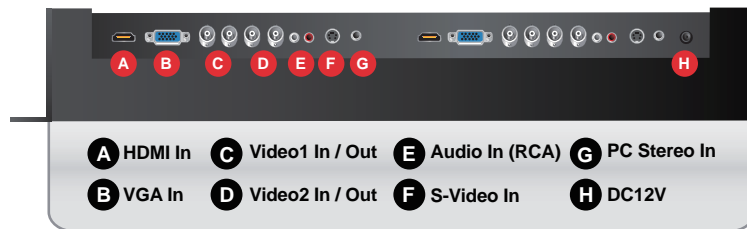

INPUT INTERFACE