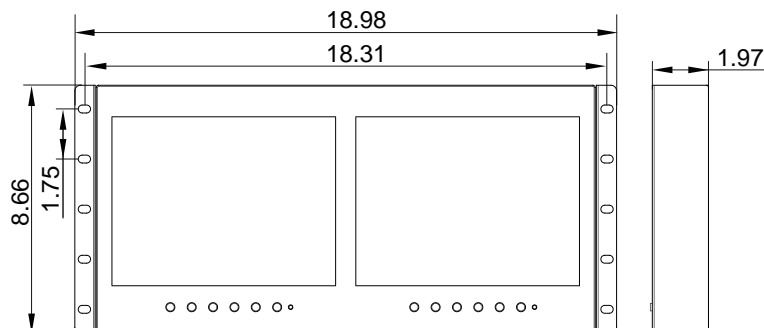

DIMENSIONS