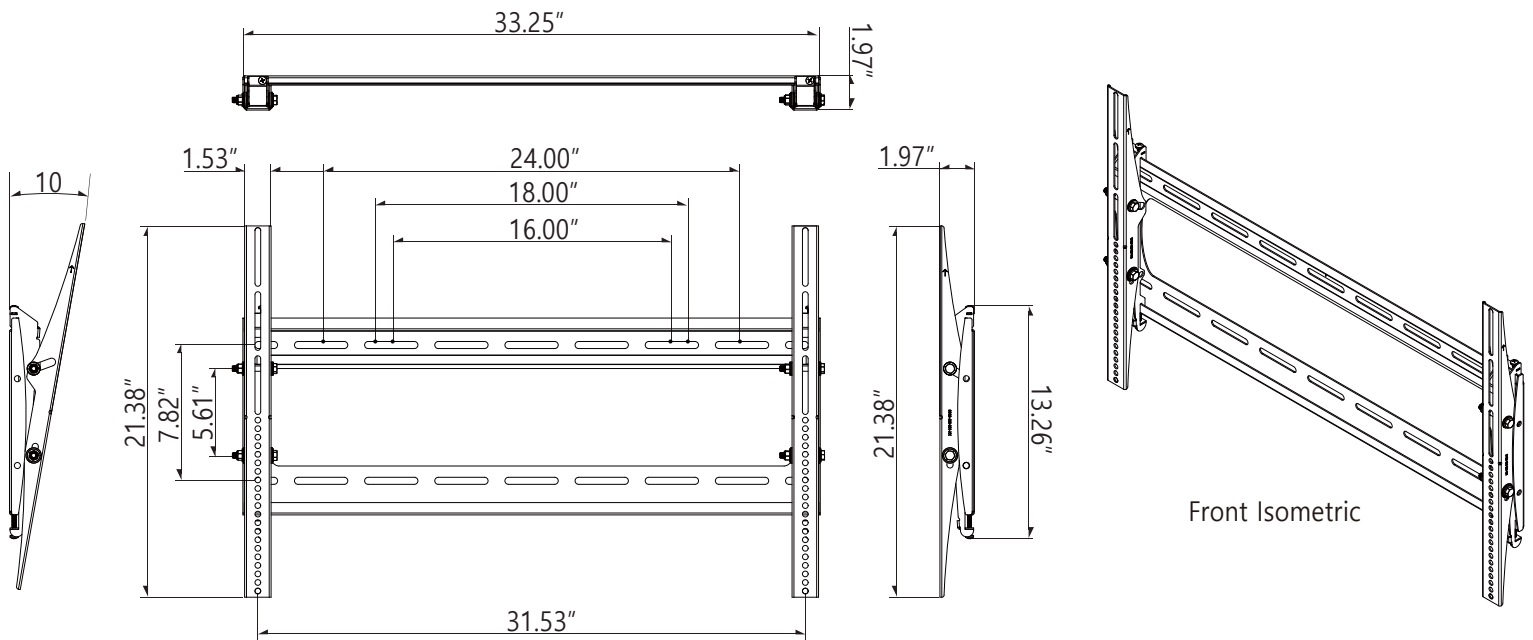

DIMENSIONS

Front Isometric