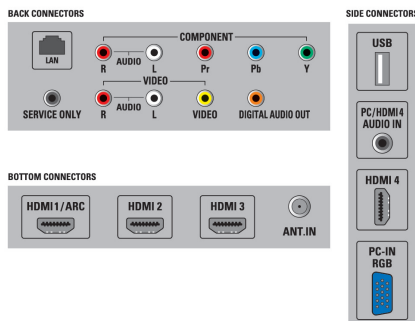

- Ease of Use: 4 favorite lists, Auto Volume Leveller (AVL), Channel list, Settings assistant Wizard, Side Control
- Remote Control: TV
- Screen Format Adjustments: 4:3, Movie expand 14:9, Movie expand 16:9, Super Zoom, Widescreen, unscaled (1080p dot by dot), Automatic
- Multimedia: auto slideshow, Net TV services, Philips Wireless MediaConnect

Multimedia Applications

- Multimedia connections: USB memory class device, Wireless802.11 b.g.n. built-in
- Playback Formats: MP3, JPEG Still pictures, MPEG1, MPEG2, AVI, WMV9/VC1, H.264, MPEG 4 SP/ASP

Tuner/Reception/Transmission

- Aerial Input: 75 ohm F-type
- TV system: ATSC, NTSC
- Video Playback: NTSC
- Tuner bands: UHF, VHF

Connectivity

- AV 1: Audio L/R in, YPbPr
- AV 2: Audio L/R in, CVBS in
- Audio Output - Digital: Coaxial (cinch)
- Other connections: Ethernet, PC Audio in, PC-In VGA, Service connector
- USB: USB
- HDMI 1: HDMI v1.4 (Audio Return Ch.)
- HDMI 2: HDMI
- HDMI 3: HDMI
- HDMI 4: HDMI, Audio in
- EasyLink (HDMI-CEC): One touch play, Power status, System info (menu language), Remote control pass-through, System audio control, System standby

Power

- Ambient temperature: 5°C to 35°C (41°F to 95°F)
- Mains power: 120V/60Hz
- Power consumption: 145 W
- Standby power consumption: < 0.15W

Dimensions

- Set dimensions in inch (W x H x D): 37.95 x 23.39 x 1.65 inch
- Set dimensions with stand in inch (W x H x D):

Issue date 2011-03-04

Version: 1.1.2

12 NC: 8670 000 70398
UPC: 6 09585 20162 0

© 2011 Koninklijke Philips Electronics N.V.
All Rights reserved.

Specifications are subject to change without notice.
Trademarks are the property of Koninklijke Philips Electronics N.V. or their respective owners.

www.philips.com

- 37.95 x 25.12 x 9.06 inch
- Weight incl. Packaging (lb): 43.65
- Product weight (lb): 31.31
- Product weight (+stand) (lb): 36.38 lb
- Box dimensions in inch (W x H x D): 45.28 x 25.98 x 5.98 inch
- VESA wall mount compatible: 400 x 400 mm

Accessories

- Included accessories: Tabletop swivel stand, Power cord, Quick start guide, User Manual, Registration card, Remote Control, Batteries for remote control, Cable ties

* In order to enjoy Internet services and content on your television, broadband internet service is required. Internet services and content, picture quality and picture size may vary depending on your broadband speed. For best results, your broadband speed should be at least 2.5 Mbps for SD content.
* Internet content displayed on your television is made available by Third Party Providers who reserve the right to change and/or terminate such content at any time with or without notice. Additional fees and/or PC registration may be required in order to receive Premium content.