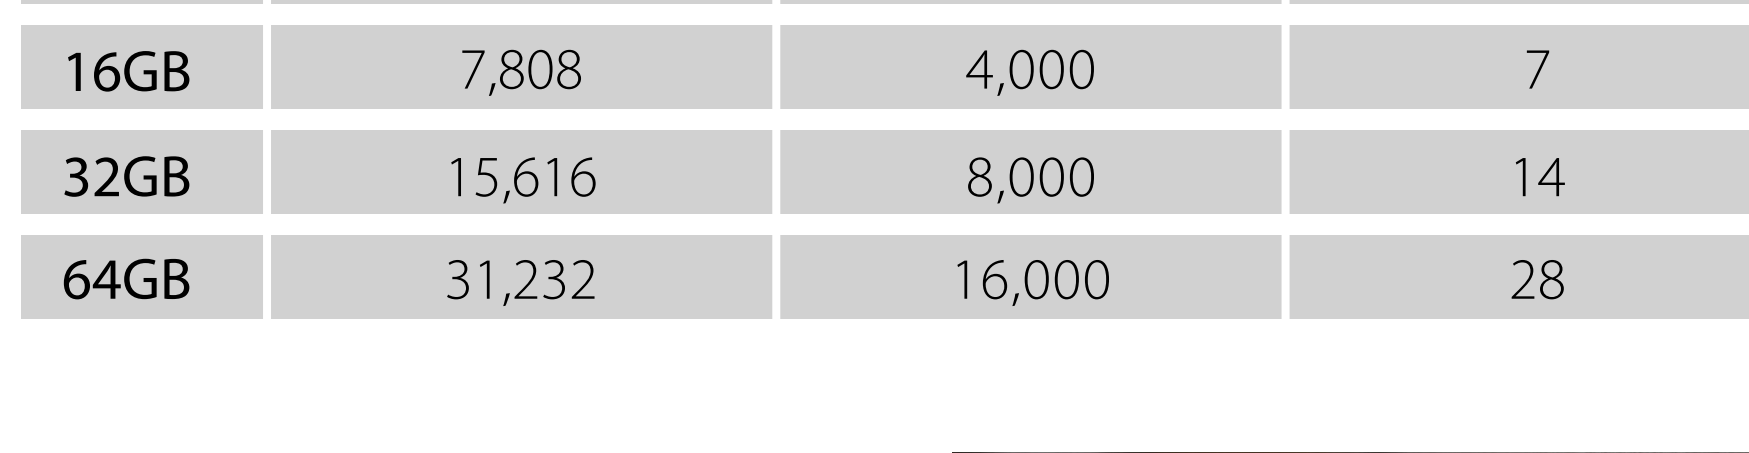

8 Storage Chart

	NUMBER OF PHOTOS¹	NUMBER OF SONGS²	HOURS OF VIDEO³
File Type	JPG	MP3	DVD
8GB	3,904	2,000	3.5
16GB	7,808	4,000	7
32GB	15,616	8,000	14
64GB	31,232	16,000	28

¹ Based on file size 2MB
² Based on 4min per song, 128Kbps quality.
³ Based on 2.25GB per hour DVD quality.