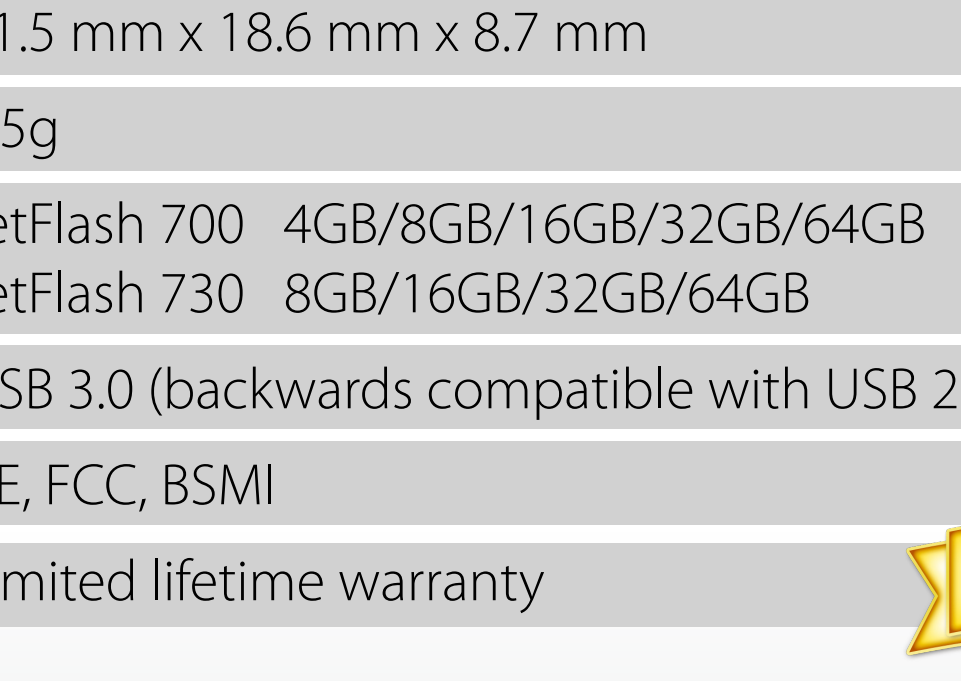

### 7 Specifications

Size	61.5 mm x 18.6 mm x 8.7 mm		
Weight	8.5g		
Capacity	JetFlash 700 4GB/8GB/16GB/32GB/64GB JetFlash 730 8GB/16GB/32GB/64GB		
Interface	USB 3.0 (backwards compatible with USB 2.0)		
Certificates	CE, FCC, BSMI		
Warranty	Limited lifetime warranty		