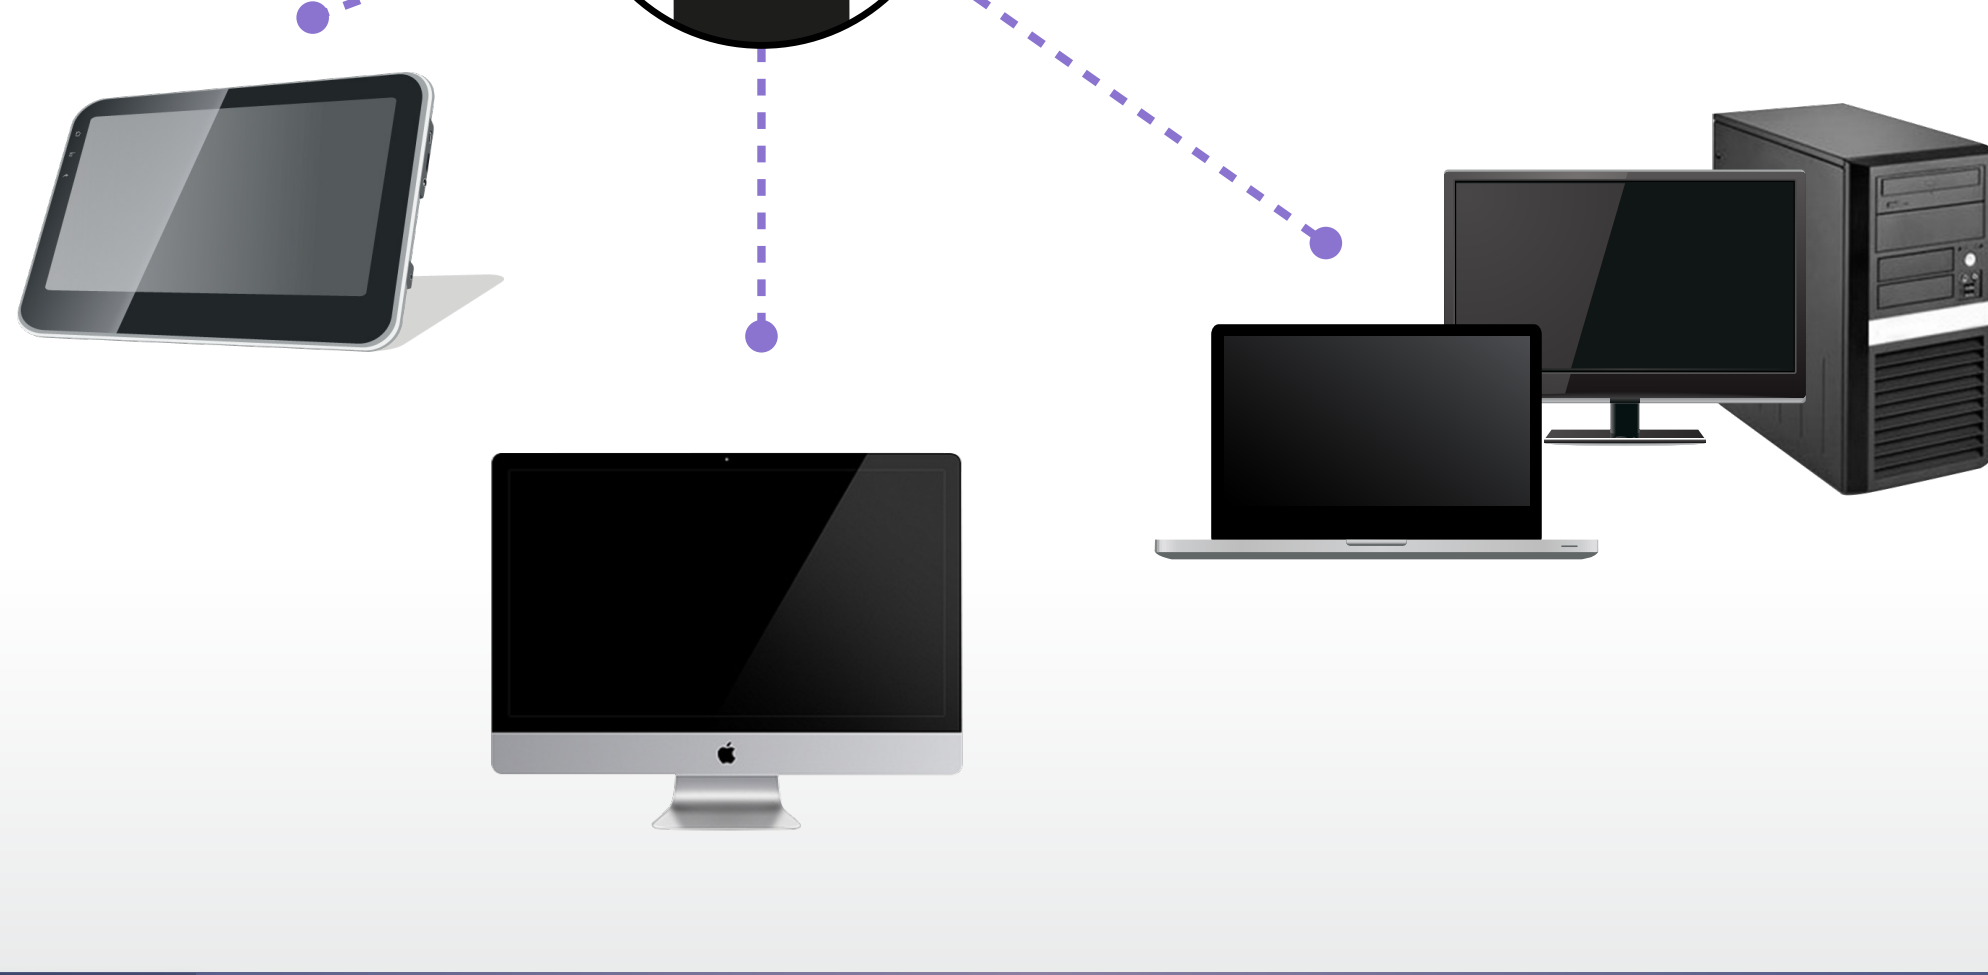

4 Compatible with Multiple Devices

It is compatible with multiple devices such as PCs, notebooks, tablets and stereos.