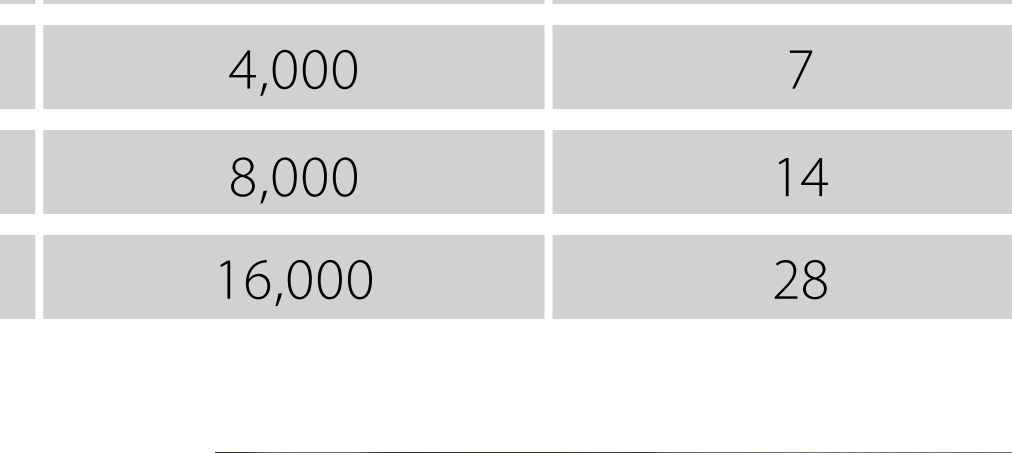

8 Storage Chart

	NUMBER OF PHOTOS¹	NUMBER OF SONGS²	HOURS OF VIDEO³
File Type	JPG	MP3	DVD
8GB	3,904	2,000	3.5
16GB	7,808	4,000	7
32GB	15,616	8,000	14
64GB	31,232	16,000	28

¹ Based on file size 2MB
² Based on 4min per song, 128Kbps quality.
³ Based on 2.25GB per hour DVD quality.